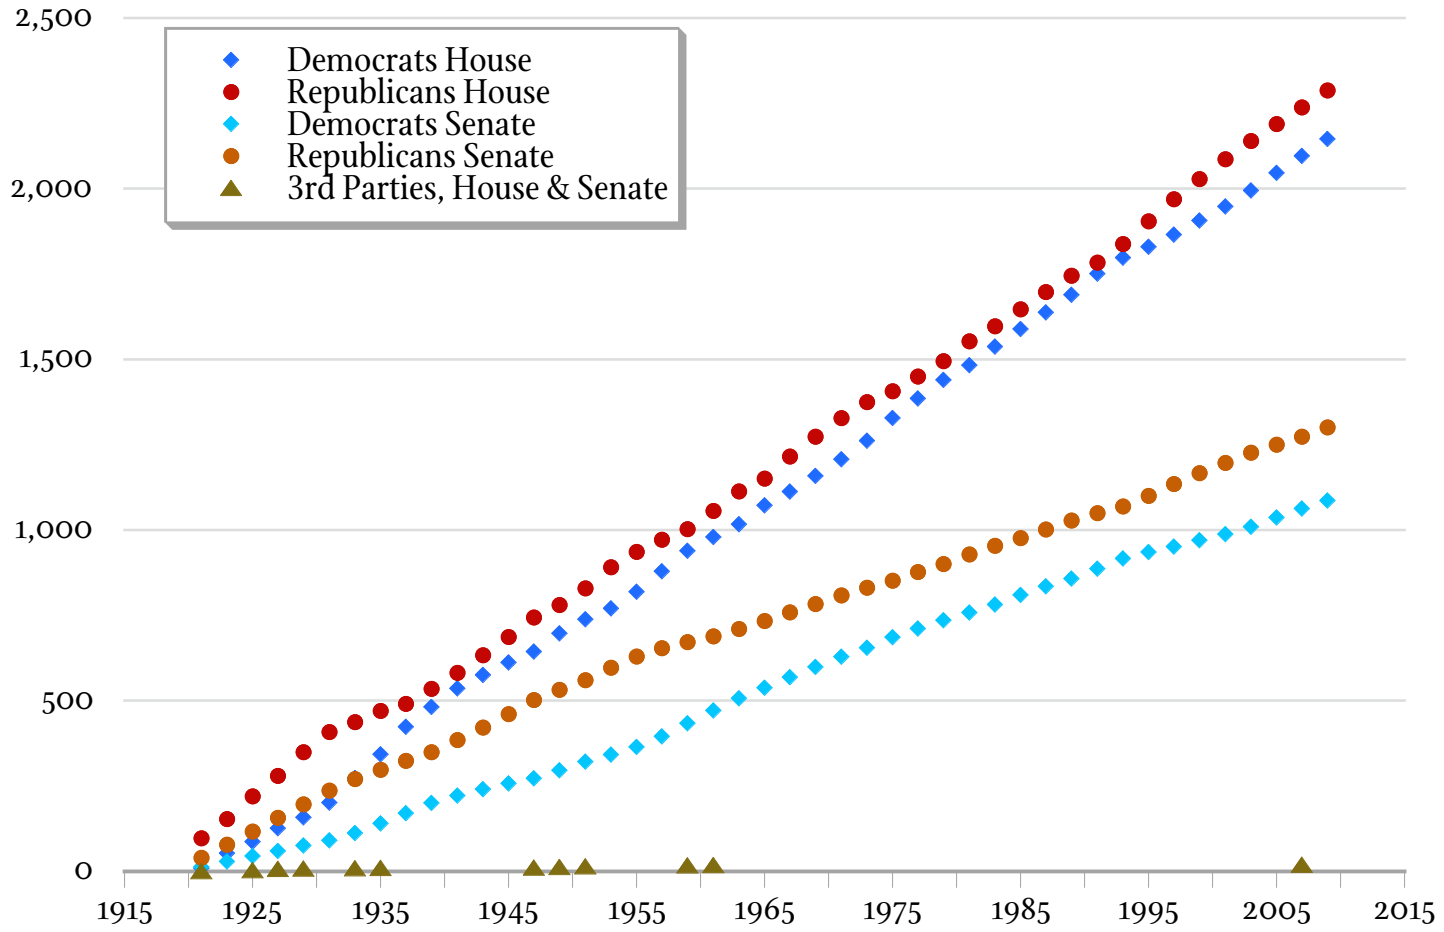

CUMULATIVE TOTAL OF LEGISLATORS MONTANA HOUSE & SENATE 1920 – 2008

© 2010, James R. Conner • MT State Library data