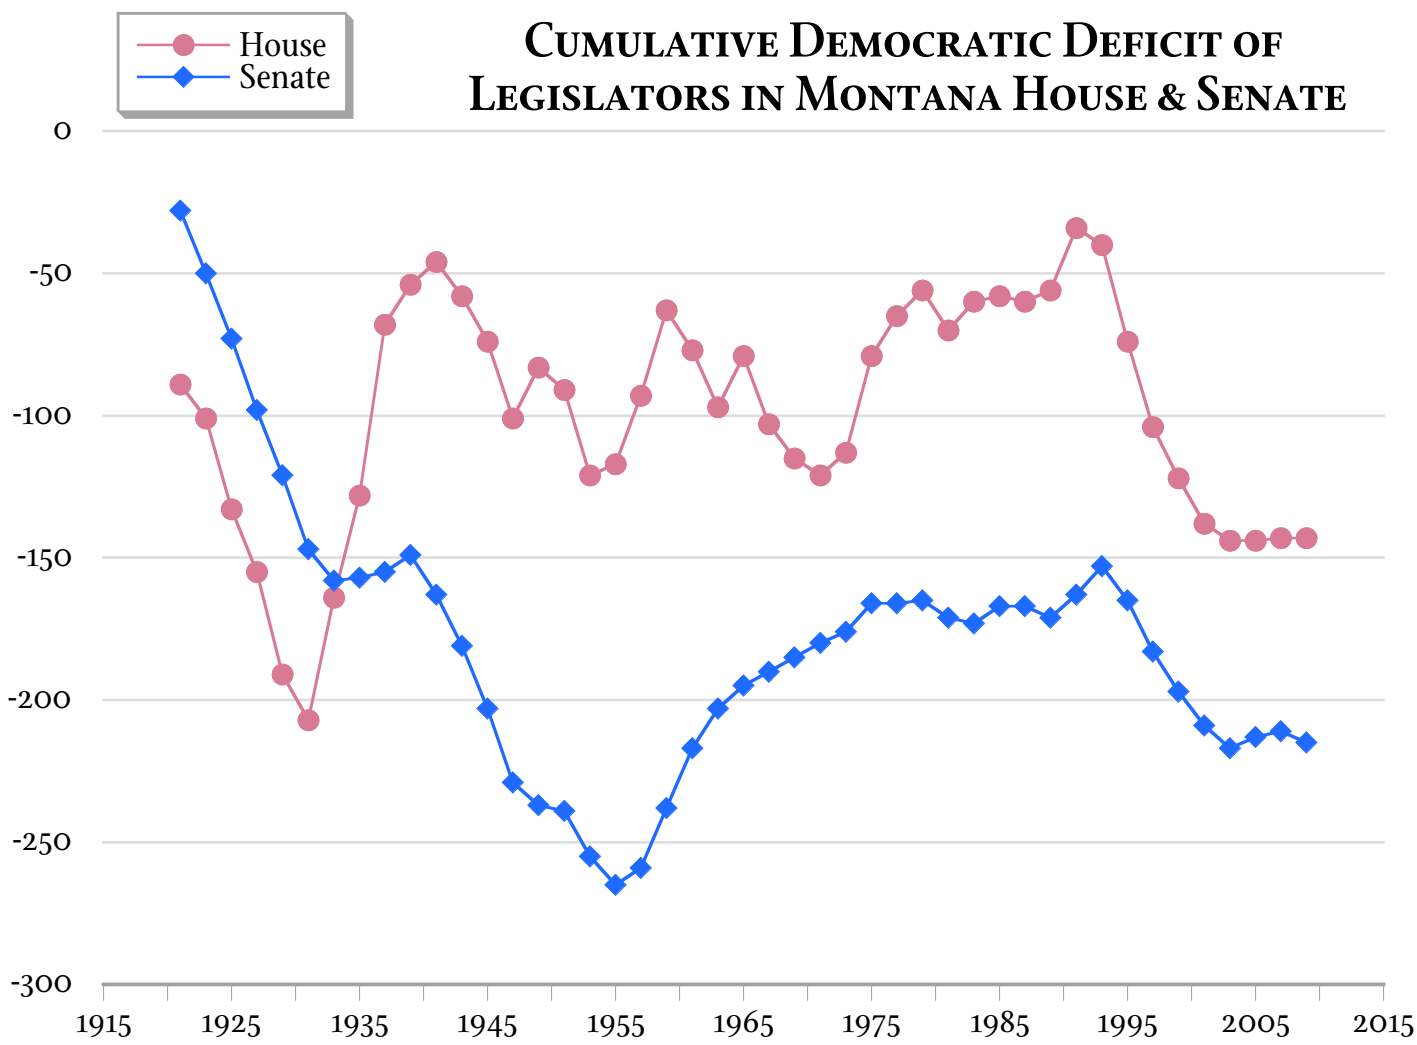

CUMULATIVE DEMOCRATIC DEFICIT OF LEGISLATORS IN MONTANA HOUSE & SENATE

© 2010, James R. Conner • MT State Library data