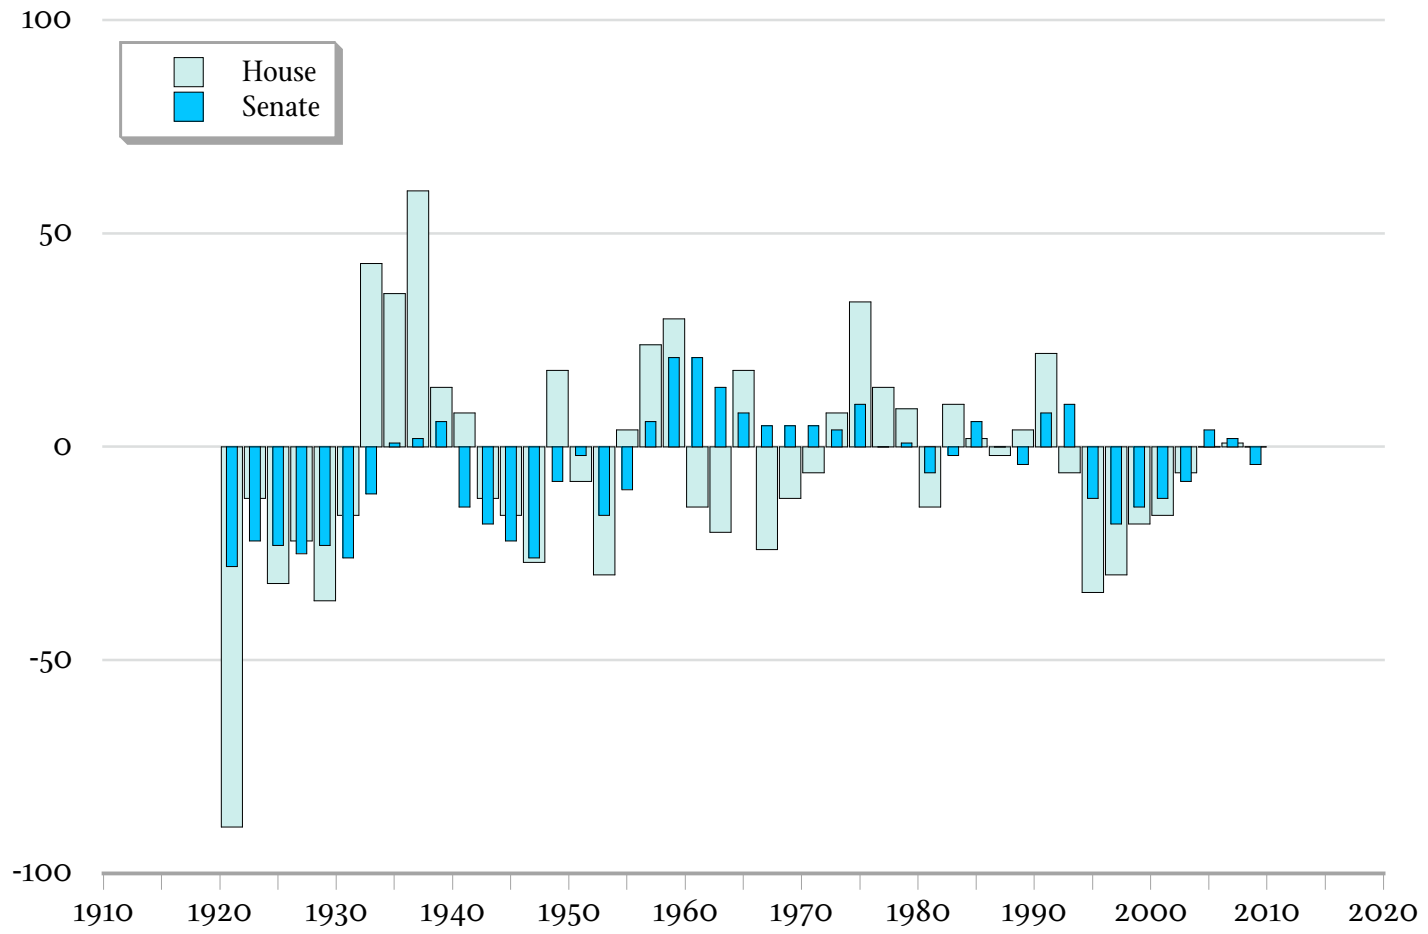

DEMOCRATIC MARGIN IN MONTANA LEGISLATURE 1920 – 2008

© 2010, James Conner • MT State Library data