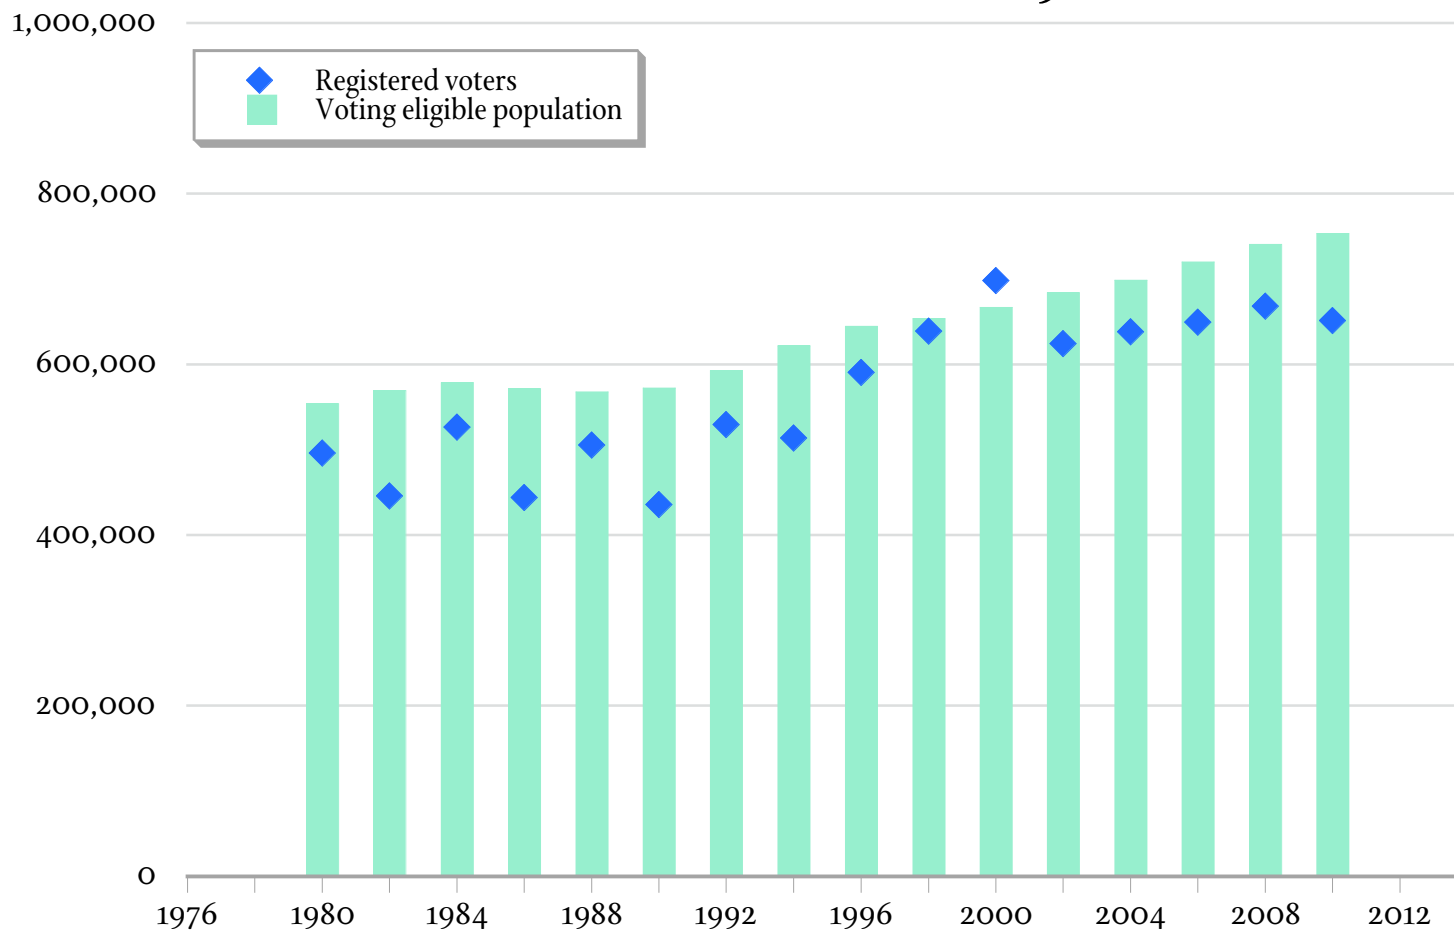

MONTANA REGISTERED VOTERS AND VOTING ELIGIBLE POPULATION 1980-2010

By James Conner, www.flatheadmemo.com • MT Sec State & U.S. Elections Project data