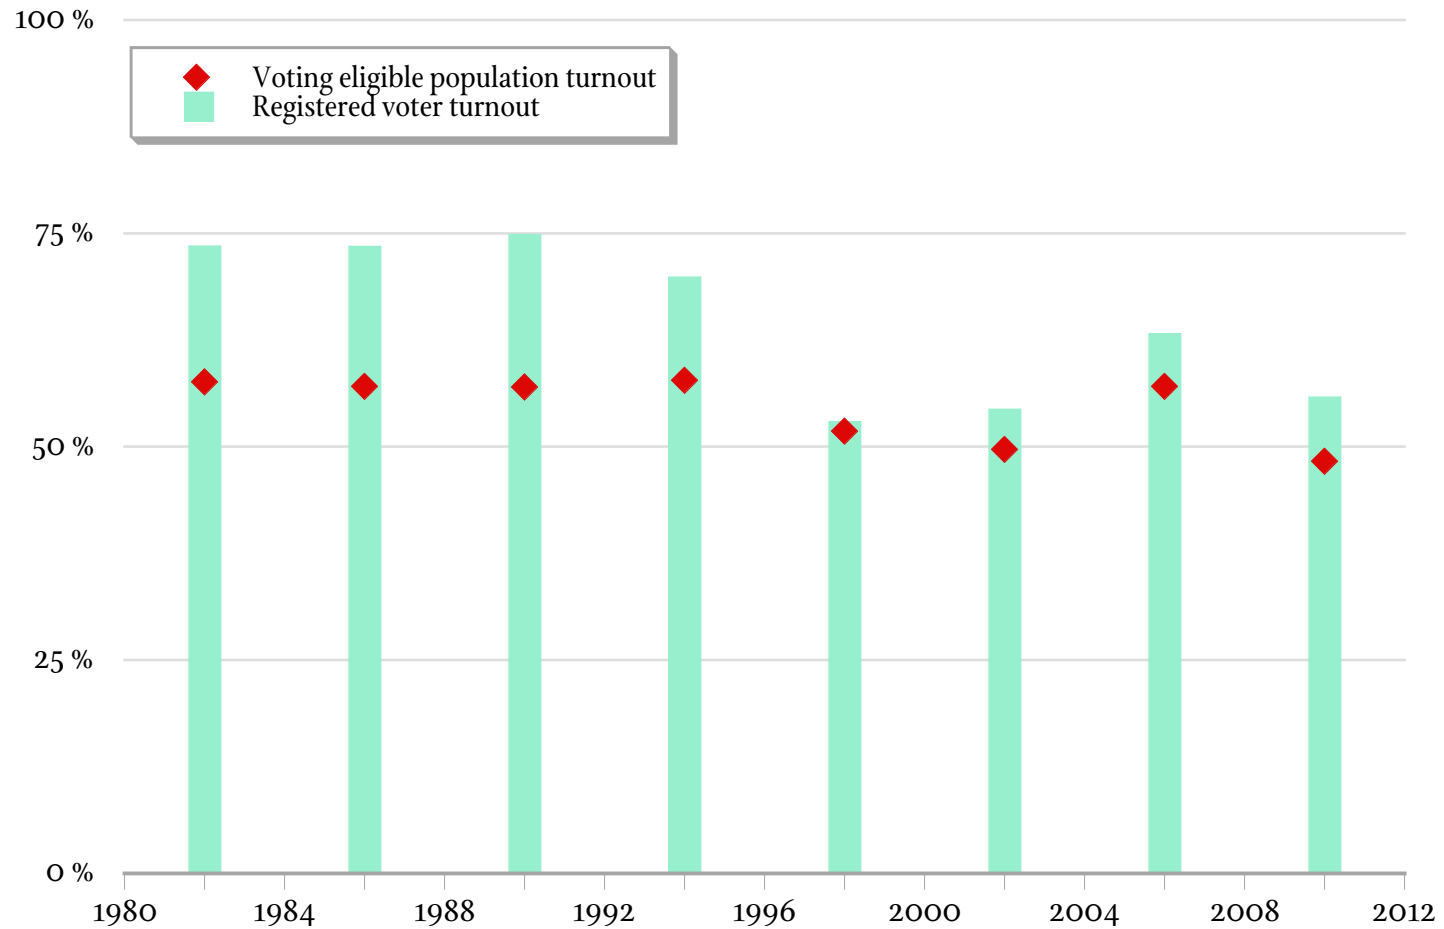

## MONTANA NON-PRESIDENTIAL TURNOUT 1980–2010

By James Conner, [www.flatheadmemo.com](http://www.flatheadmemo.com) • MT Sec State & U.S. Elections Project data