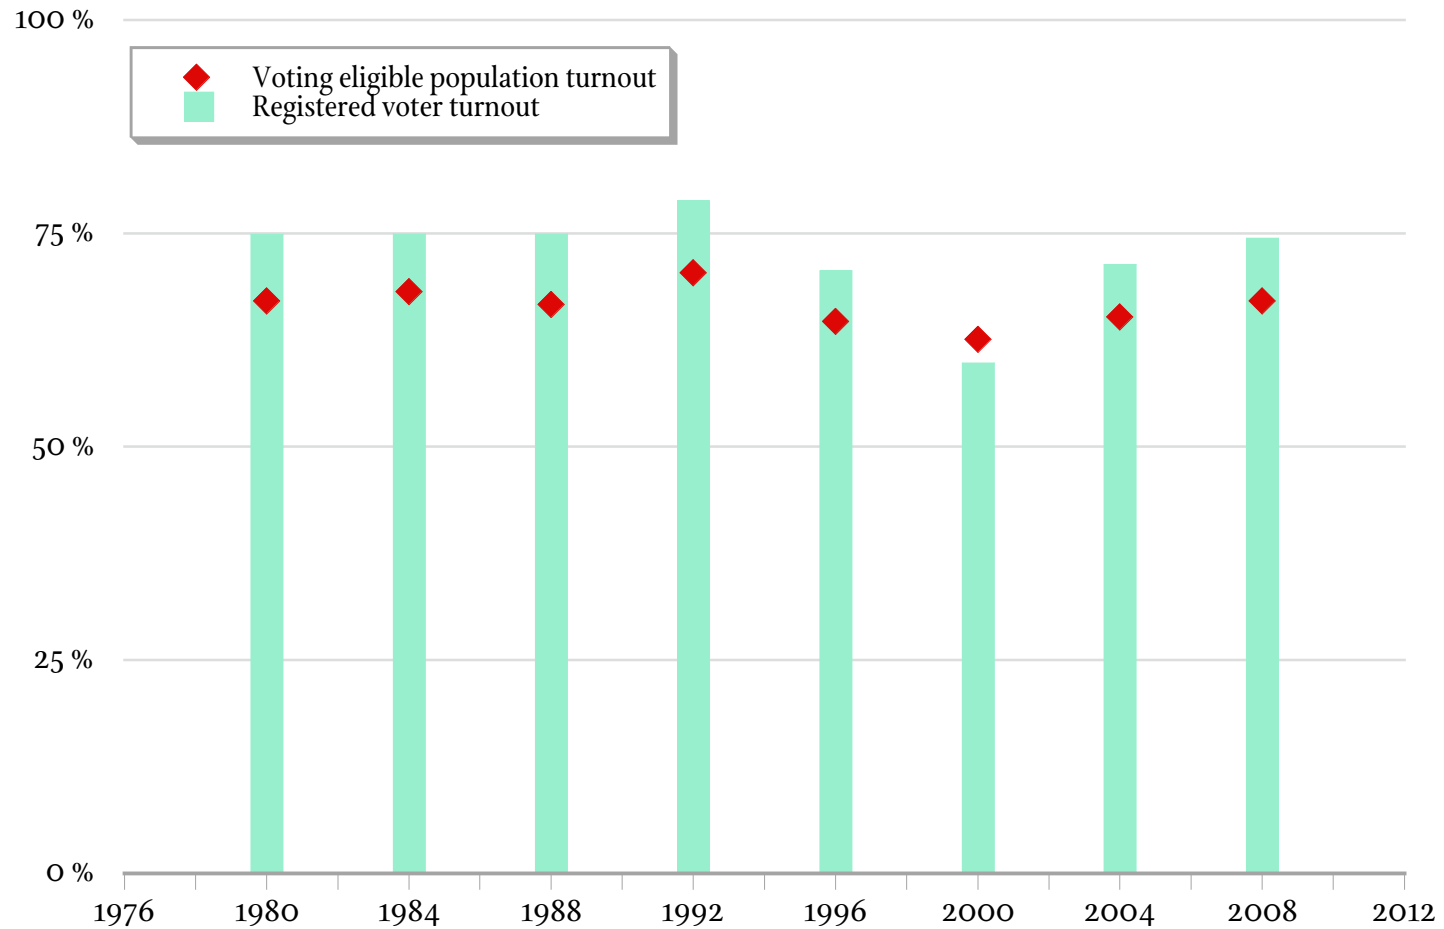

MONTANA PRESIDENTIAL TURNOUT 1980–2010

By James Conner, www.flatheadmemo.com • MT Sec State & U.S. Elections Project data