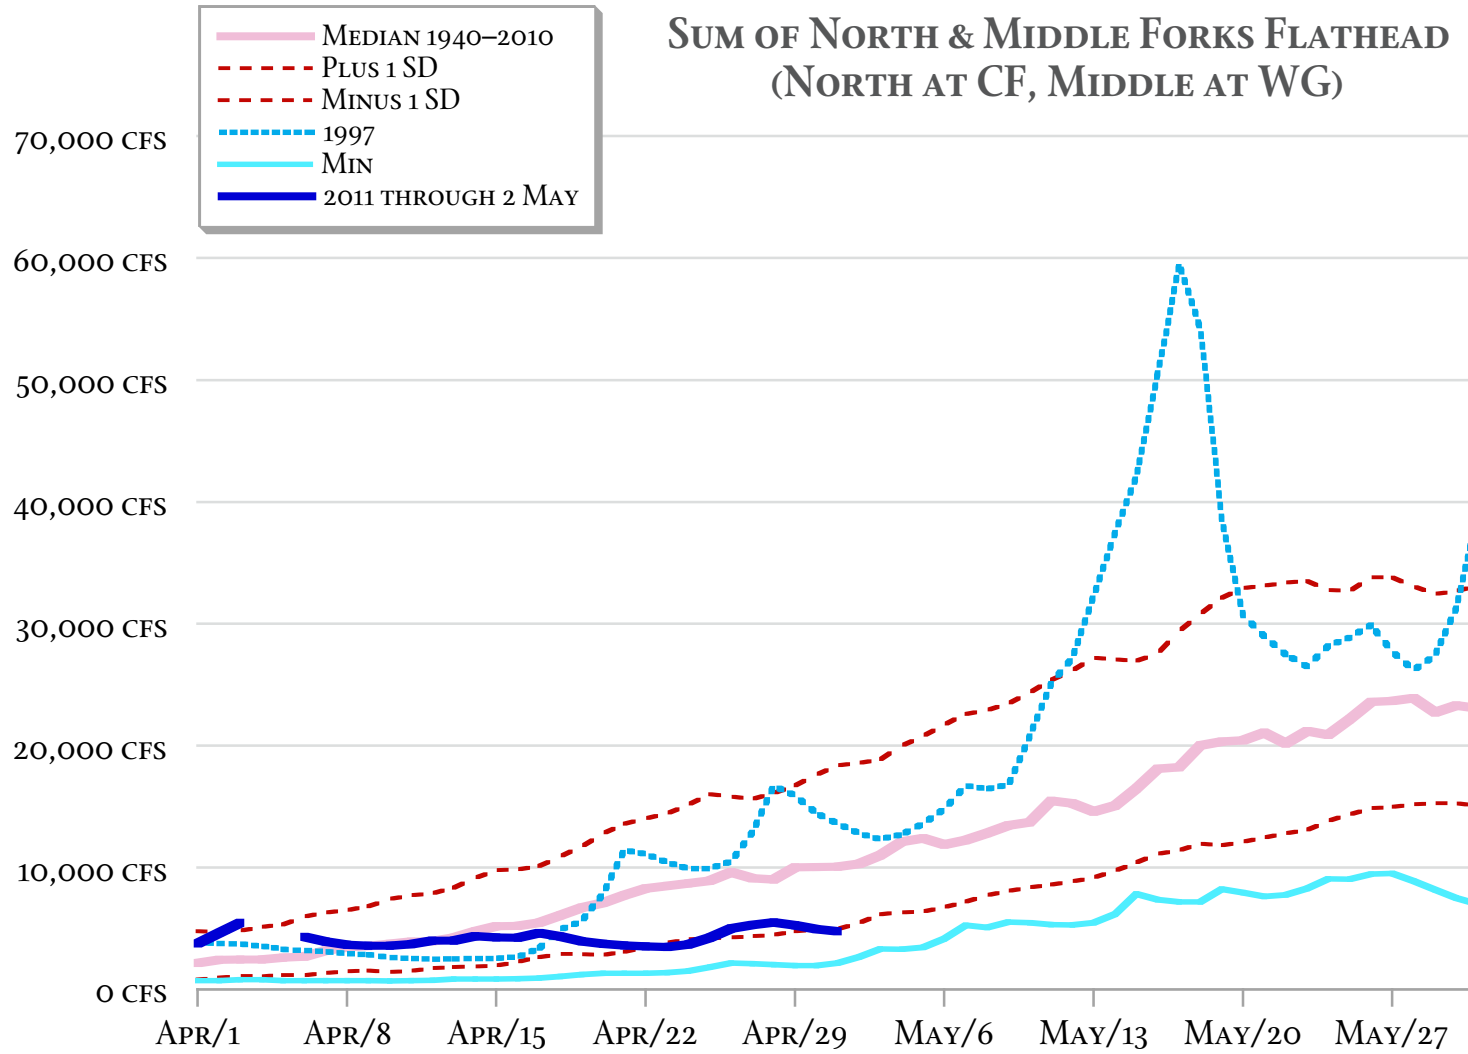

SUM OF NORTH & MIDDLE FORKS FLATHEAD (NORTH AT CF, MIDDLE AT WG)

By James Conner • USGS data • 2 May 2011