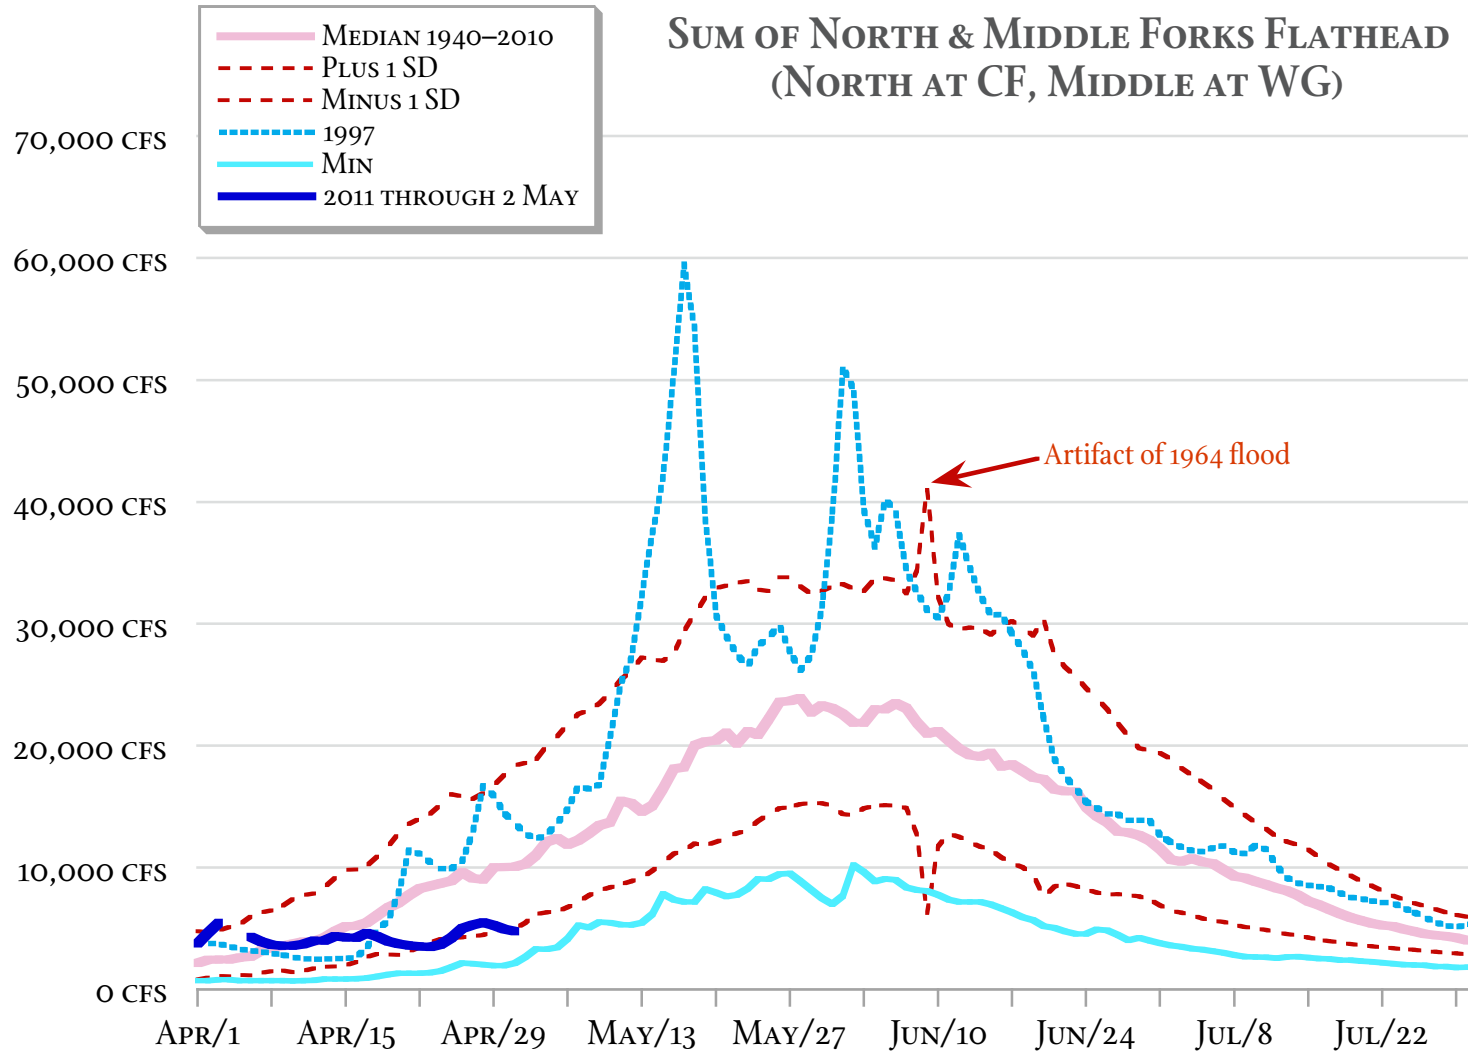

## SUM OF NORTH & MIDDLE FORKS FLATHEAD (NORTH AT CF, MIDDLE AT WG)

By James Conner • USGS data • 2 May 2011