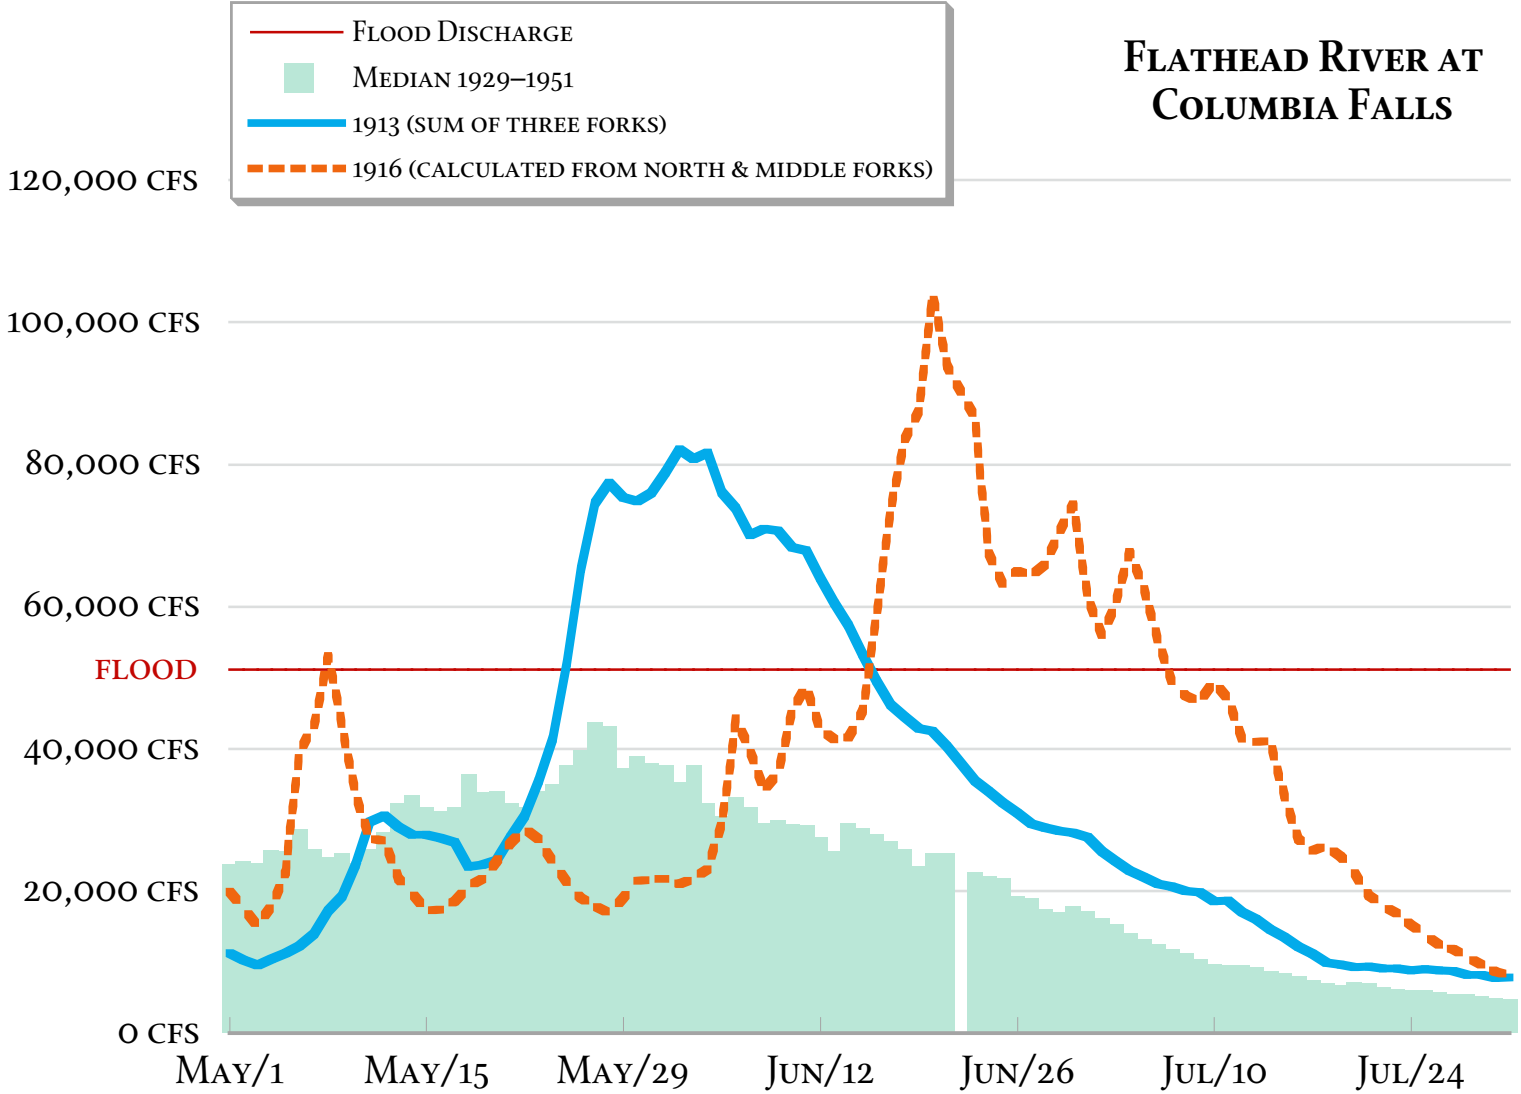

FLATHEAD RIVER AT COLUMBIA FALLS

By James R. Conner, www.flatheadmemo.com • USGS data