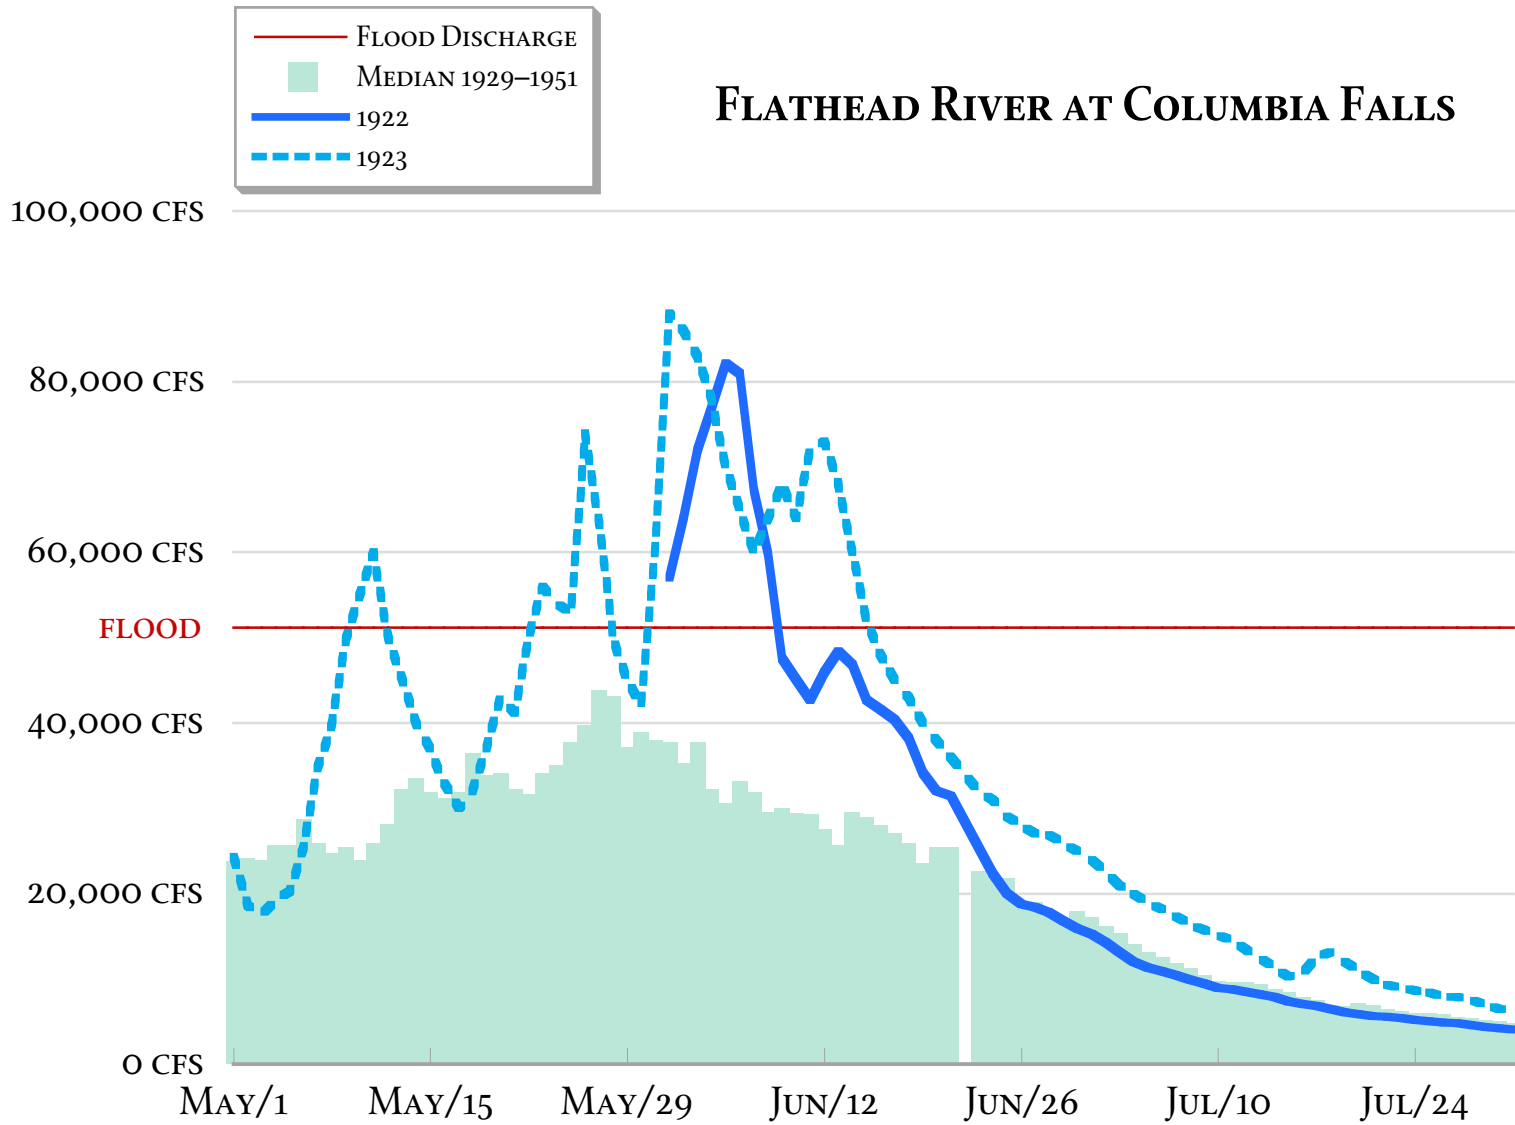

FLATHEAD RIVER AT COLUMBIA FALLS

By James R. Conner, www.flatheadmemo.com • USGS data