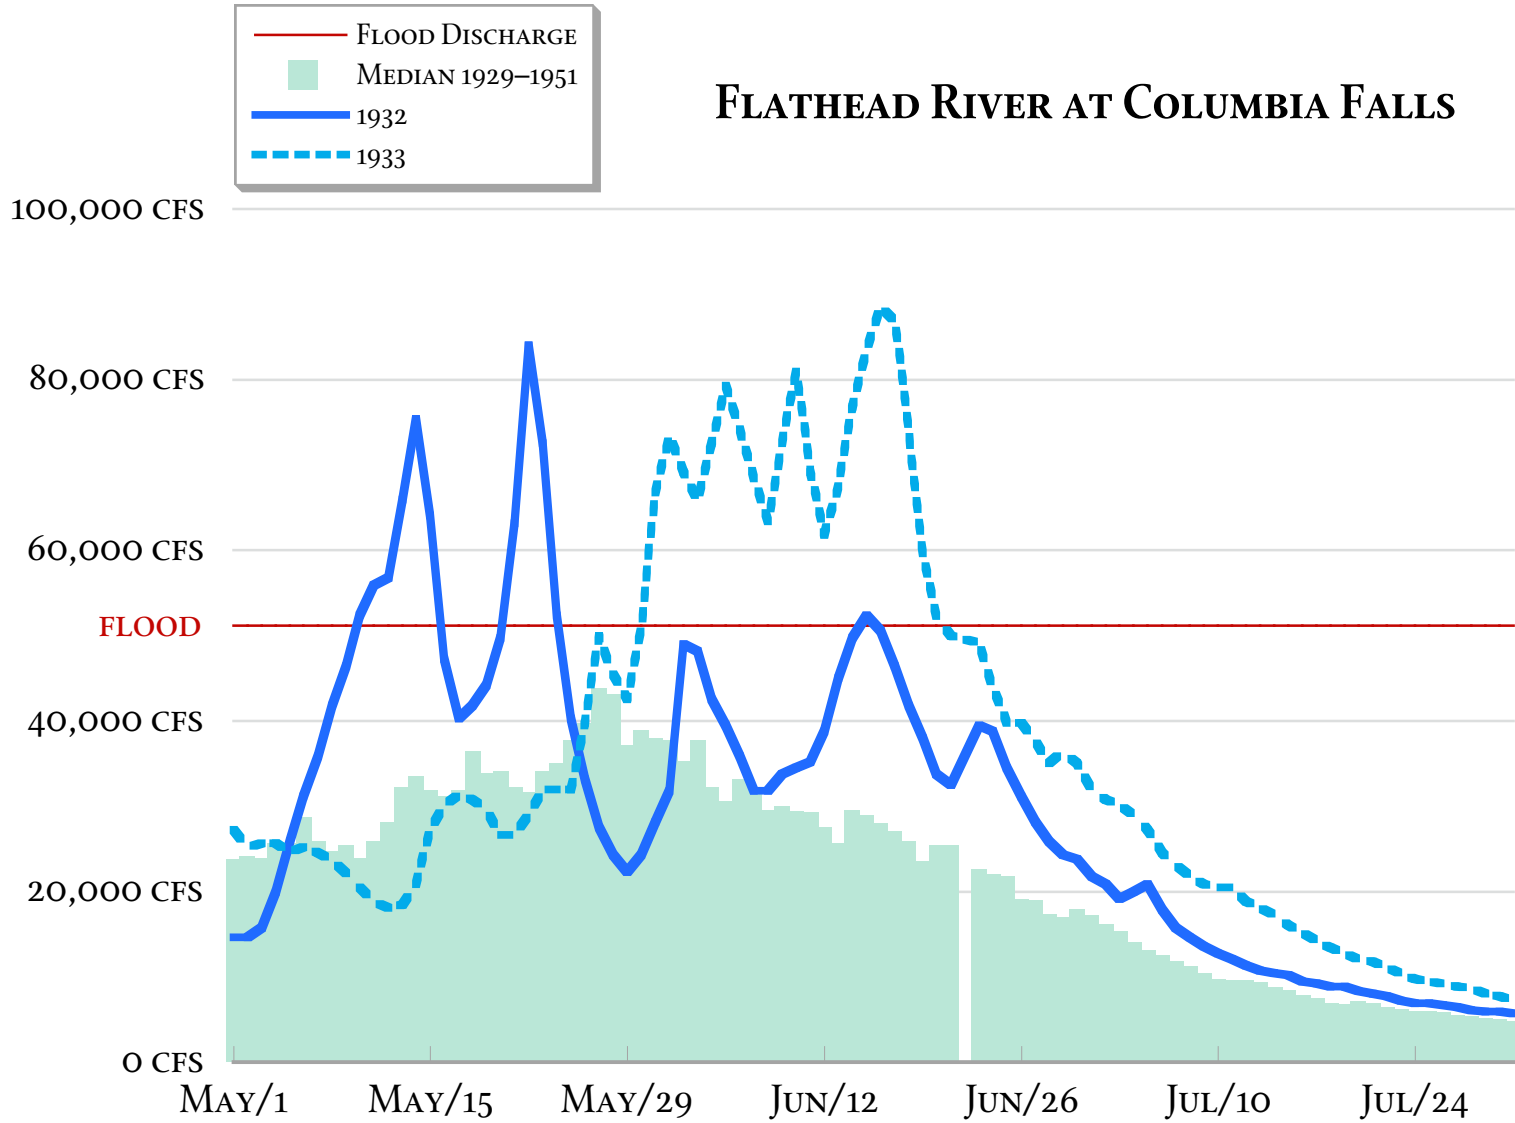

# FLATHEAD RIVER AT COLUMBIA FALLS

By James R. Conner, [www.flatheadmemo.com](http://www.flatheadmemo.com) • USGS data