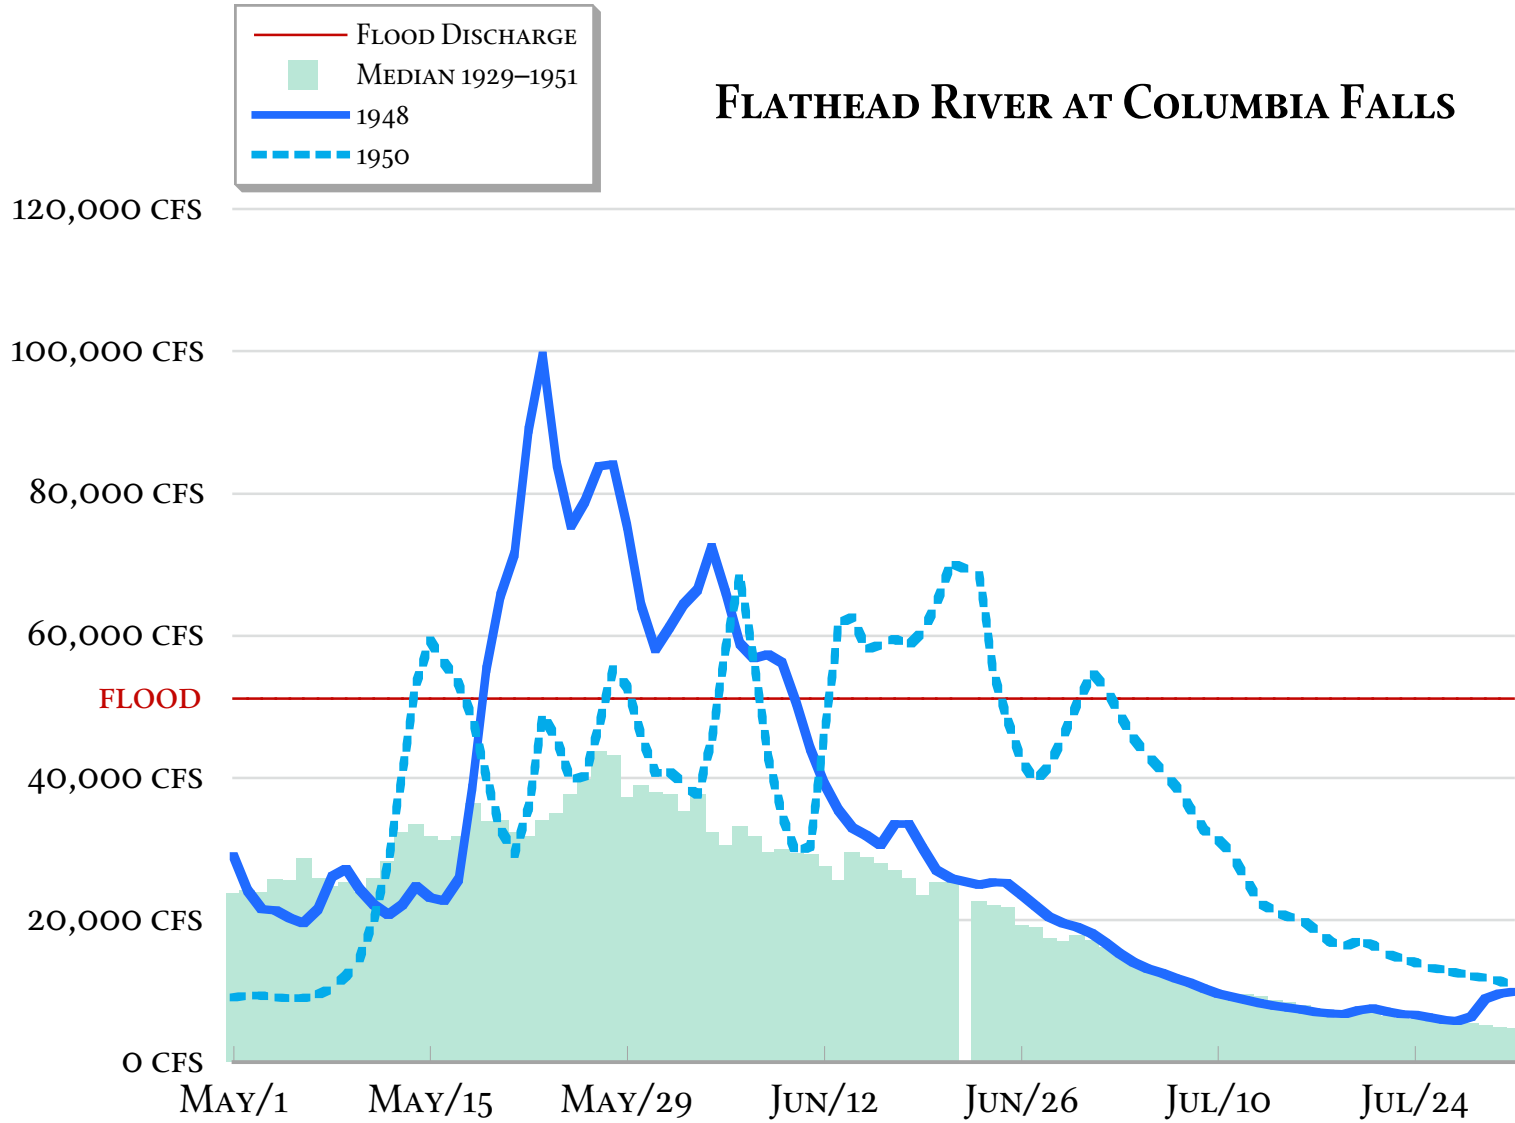

FLATHEAD RIVER AT COLUMBIA FALLS

By James R. Conner, www.flatheadmemo.com • USGS data