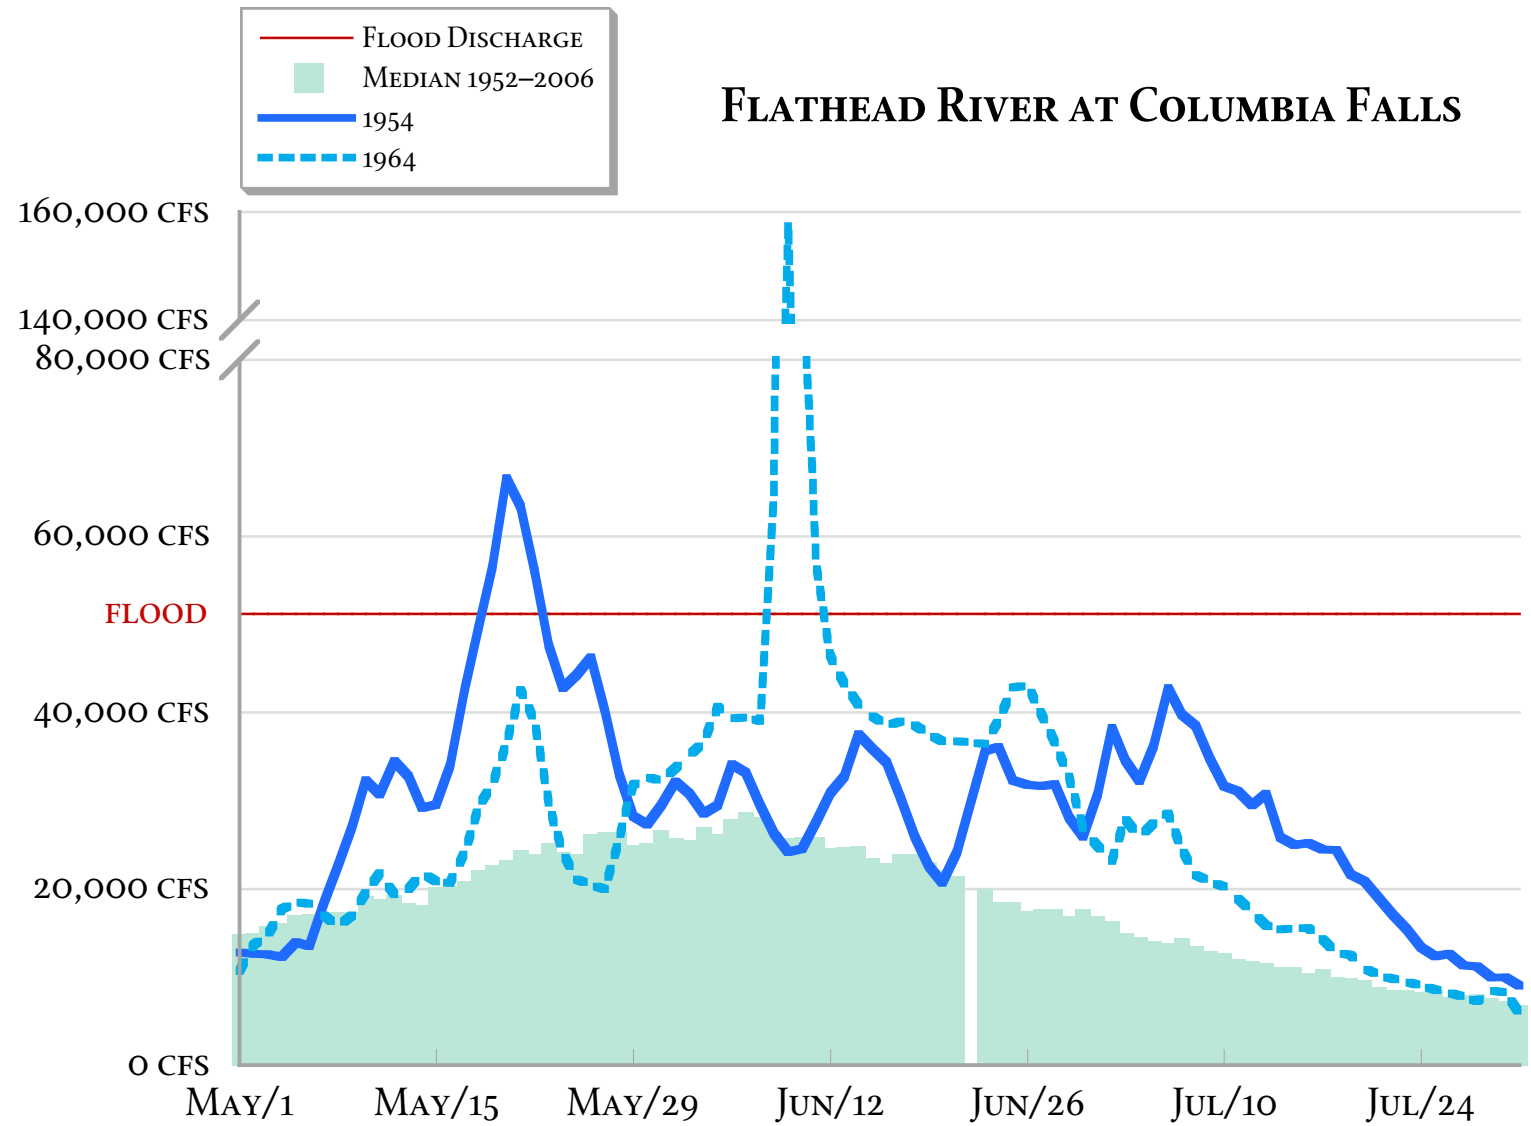

FLATHEAD RIVER AT COLUMBIA FALLS

By James R. Conner, www.flatheadmemo.com • USGS data