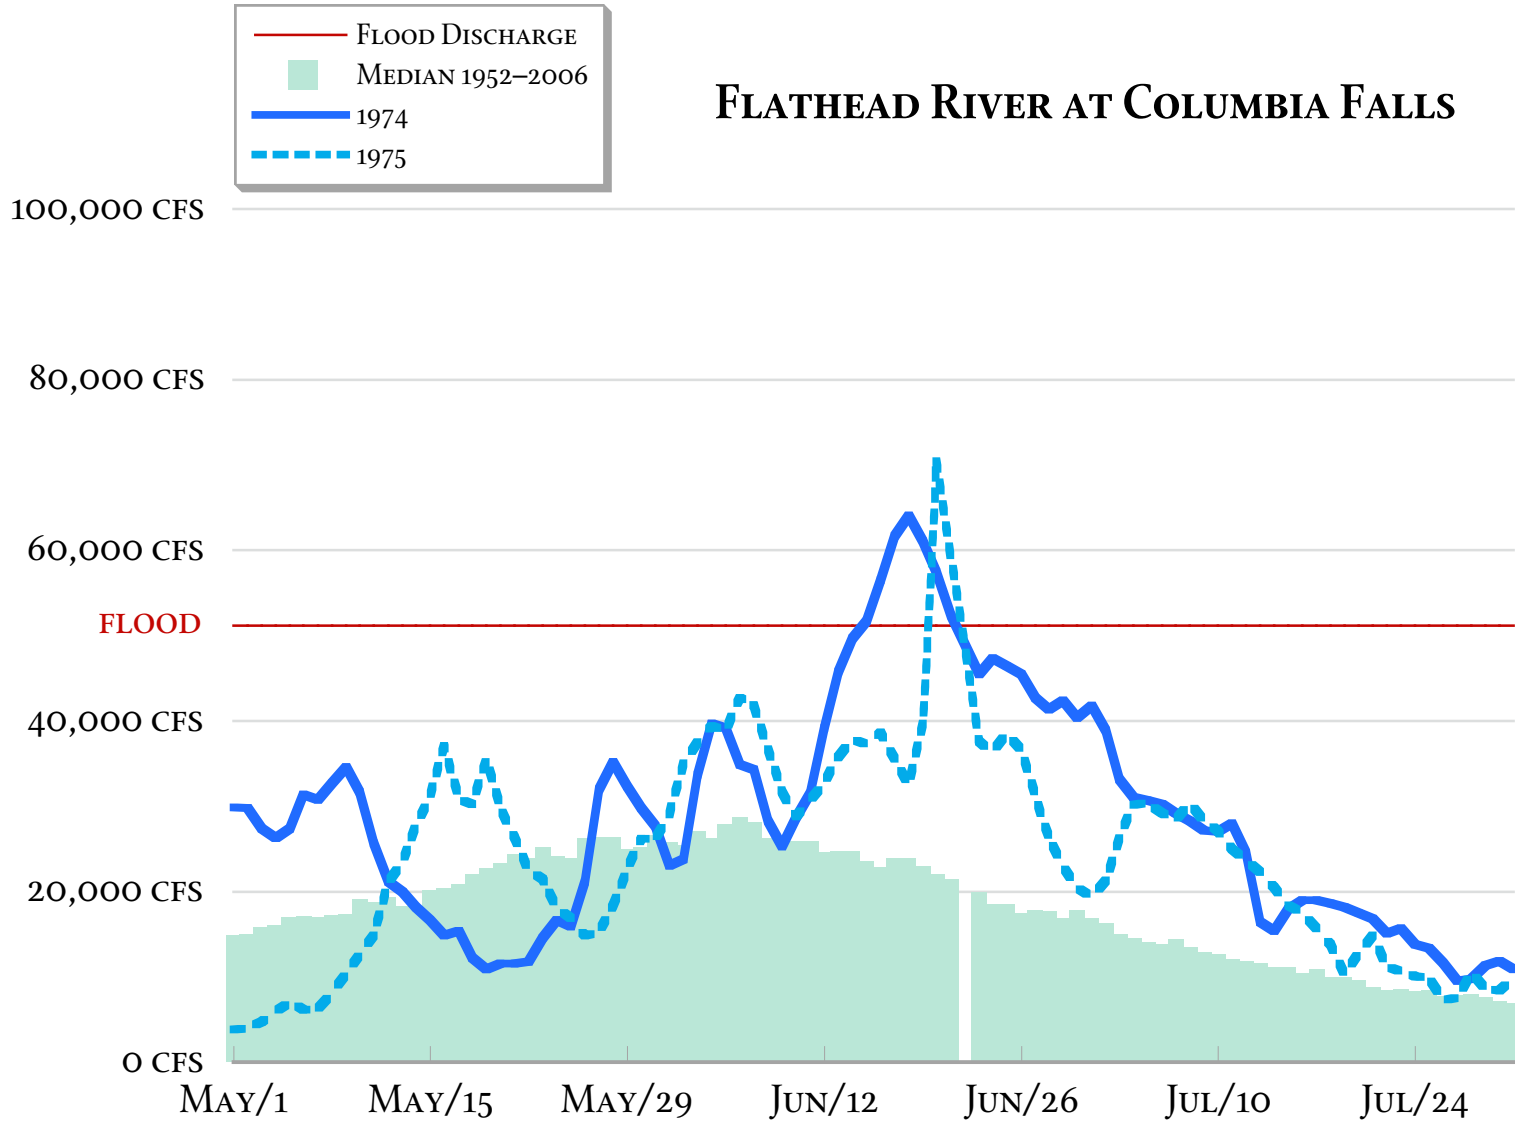

# FLATHEAD RIVER AT COLUMBIA FALLS

By James R. Conner, [www.flatheadmemo.com](http://www.flatheadmemo.com) • USGS data