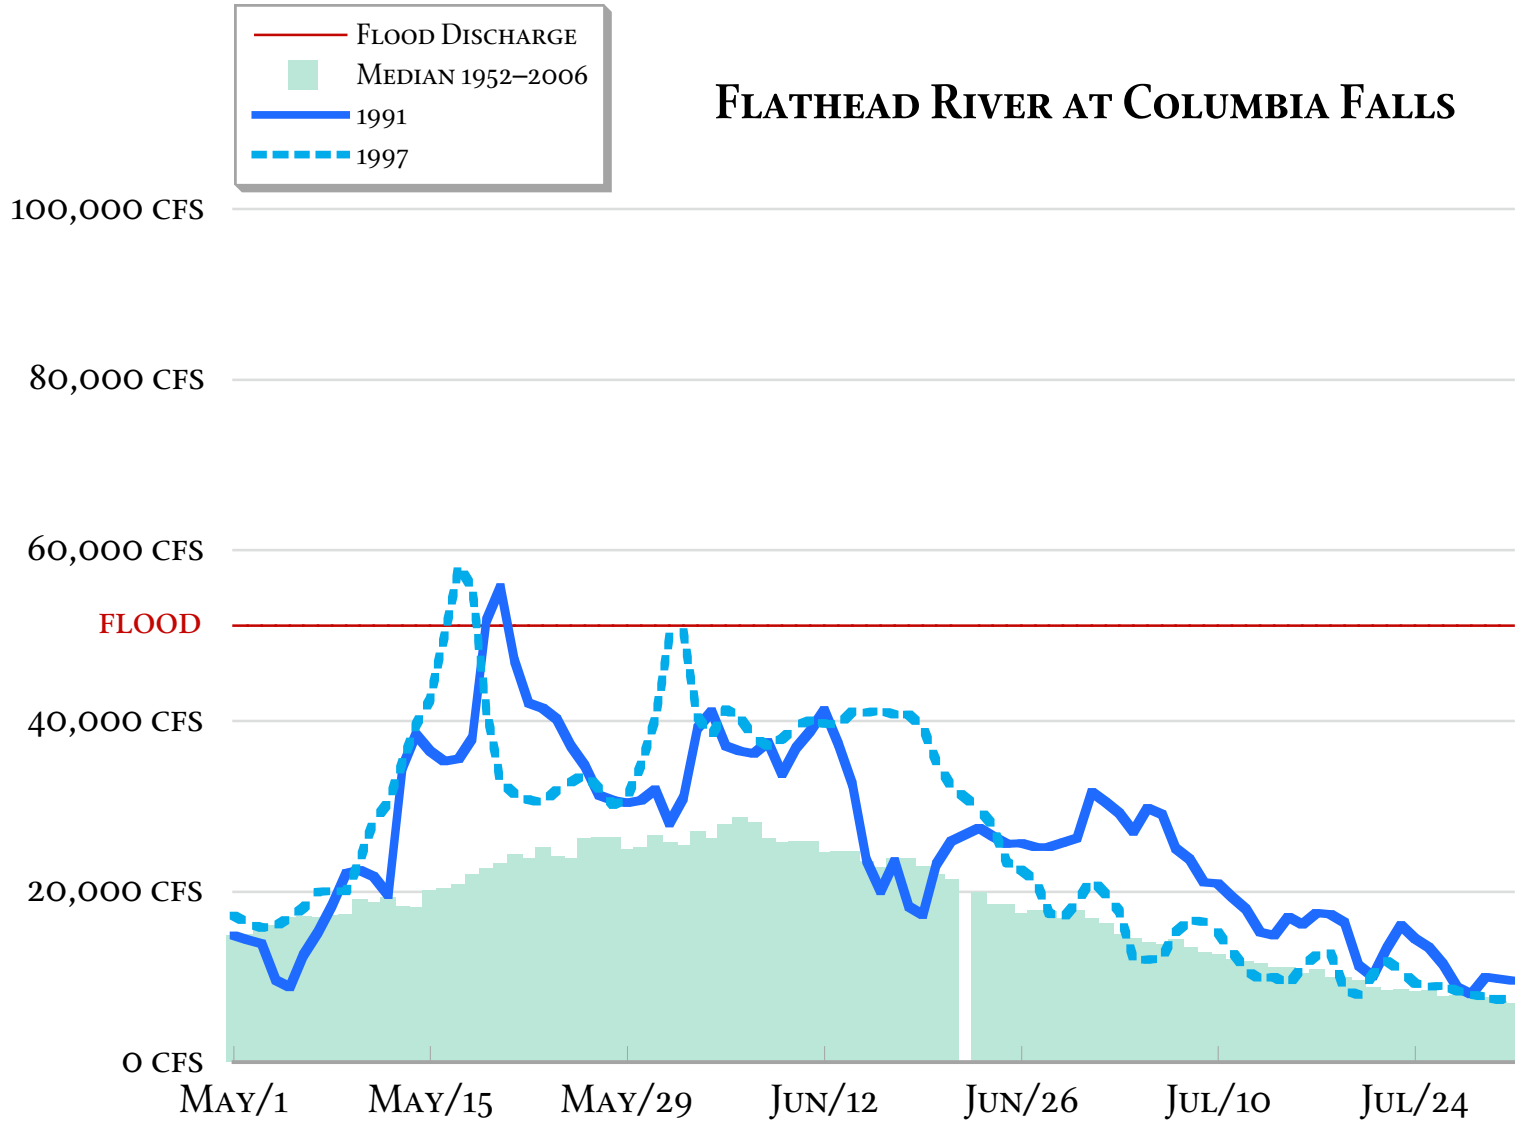

FLATHEAD RIVER AT COLUMBIA FALLS

By James R. Conner, www.flatheadmemo.com • USGS data