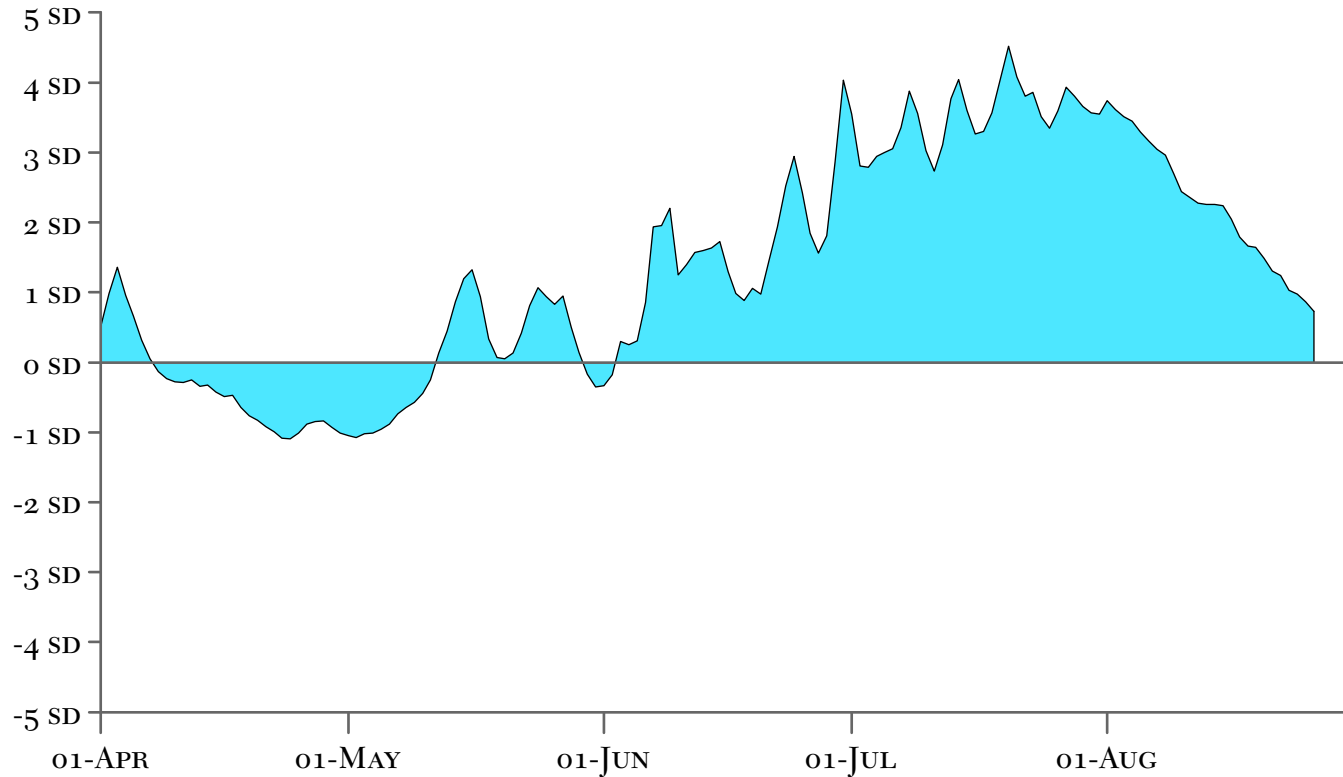

NORTH PLUS MIDDLE FORKS OF THE FLATHEAD RIVER: 2011 APRIL – AUGUST DEPARTURE FROM 1940 – 2010 MEAN

By James R. Conner, www.flatheadmemo.com • USGS data