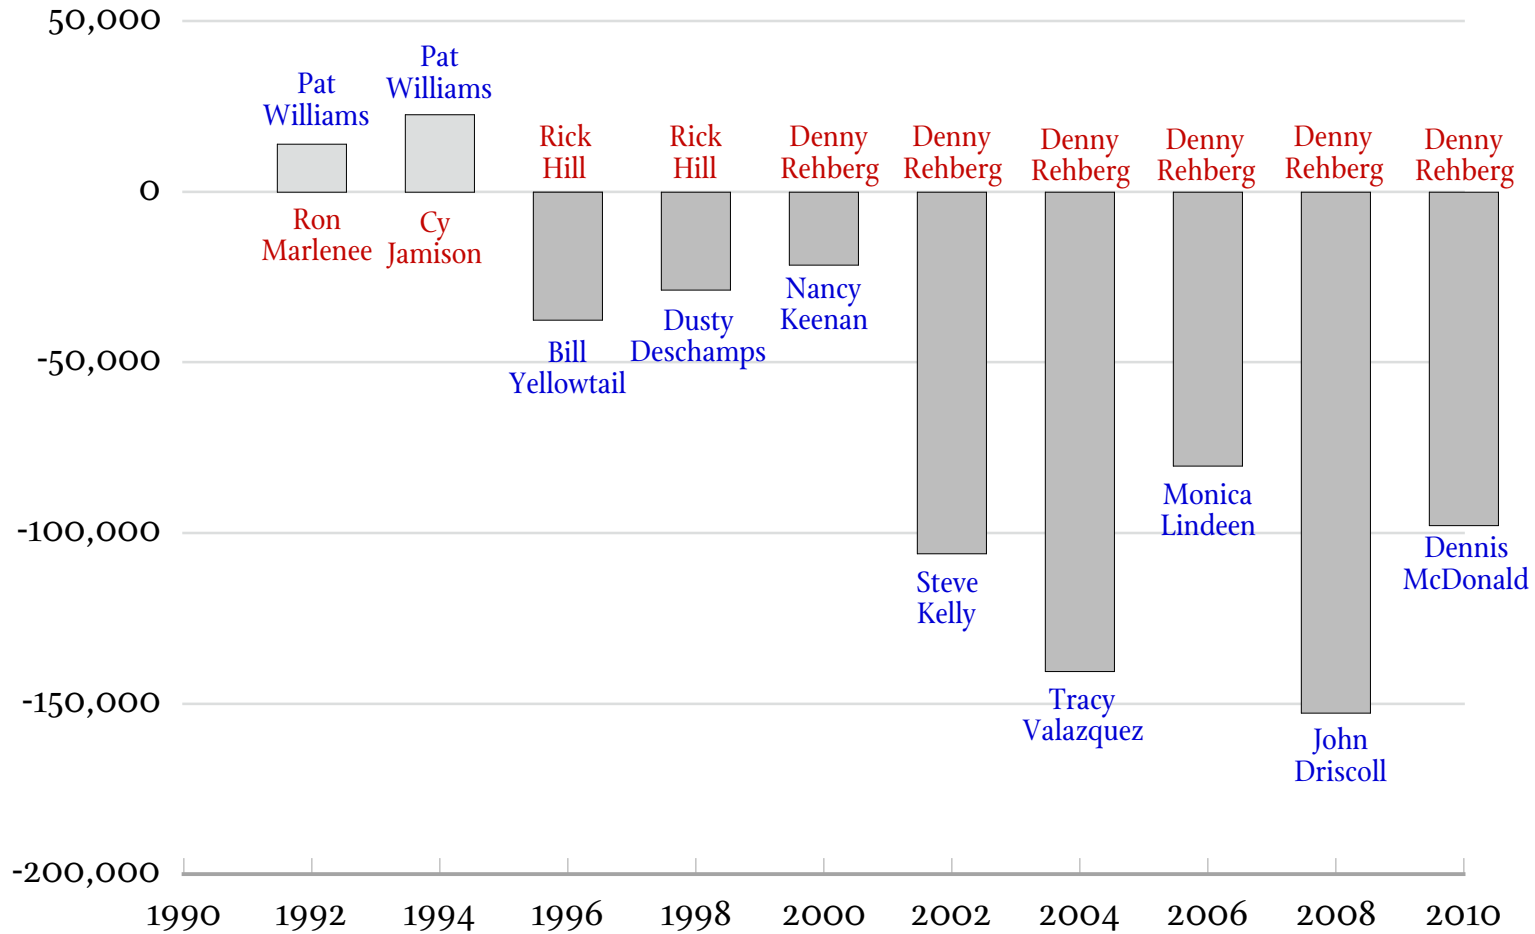

DEMOCRATIC MARGIN OF VICTORY MONTANA CONGRESSIONAL SEAT 1992 – 2010

By James Conner, www.flatheadmemo.com • MT Sec State data