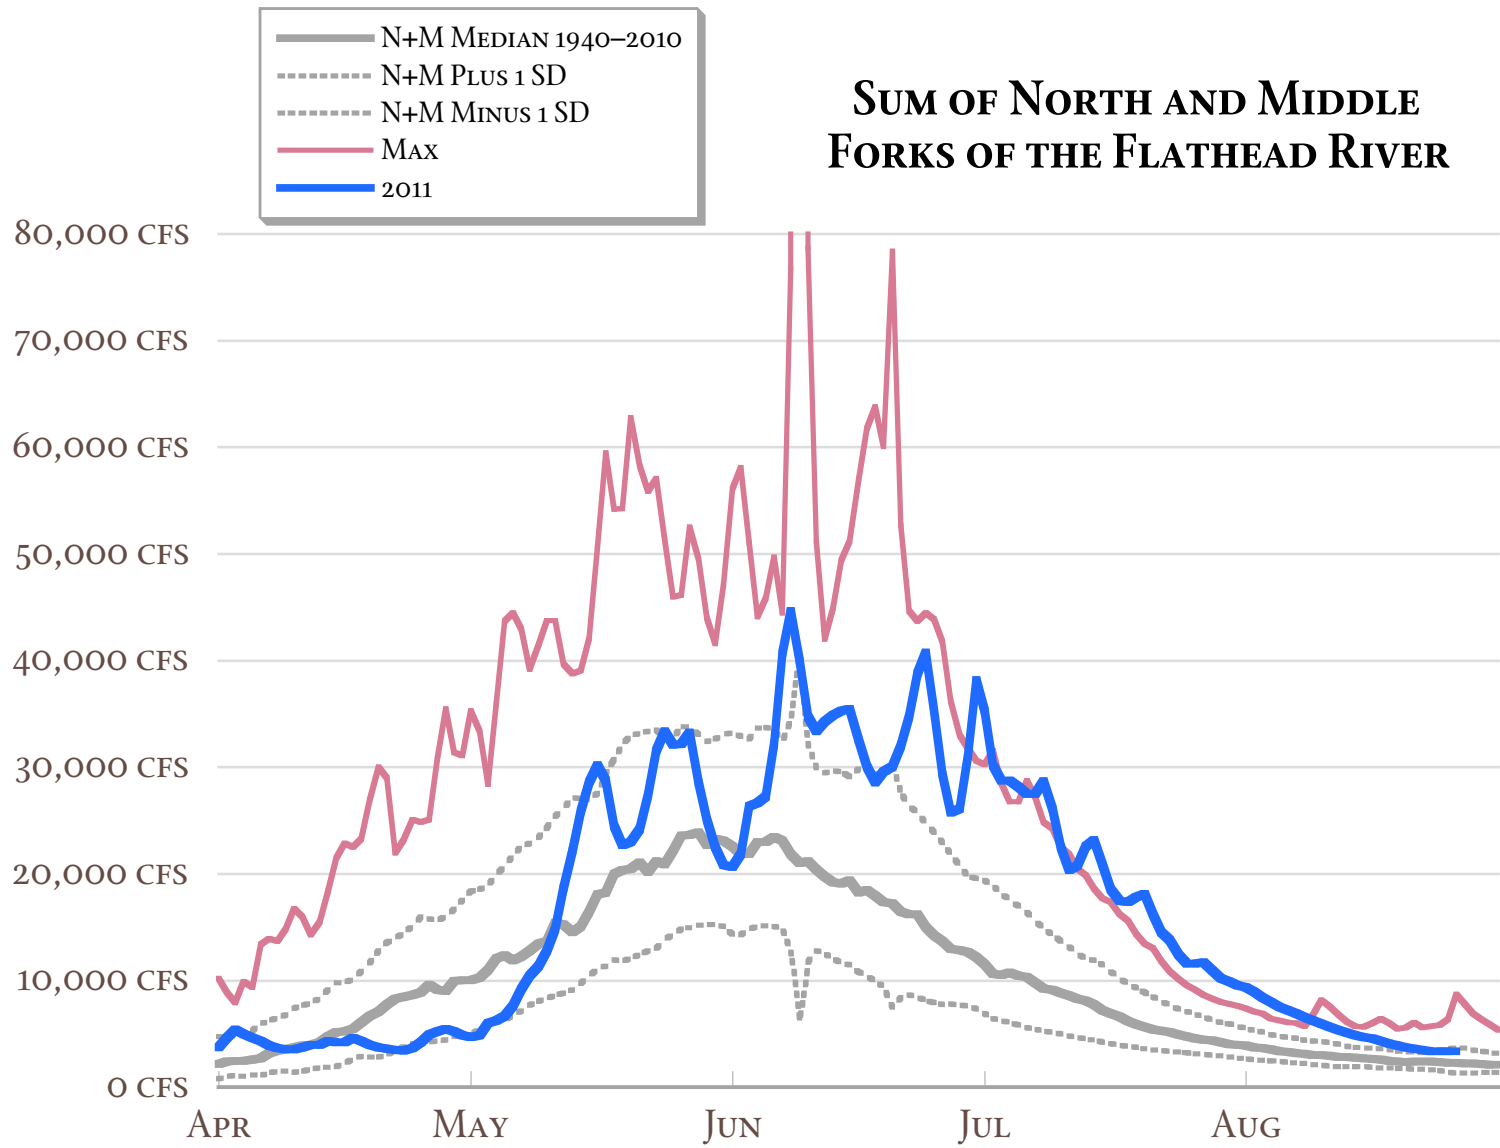

SUM OF NORTH AND MIDDLE FORKS OF THE FLATHEAD RIVER

By James Conner, www.flatheadmemo.com • USGS data