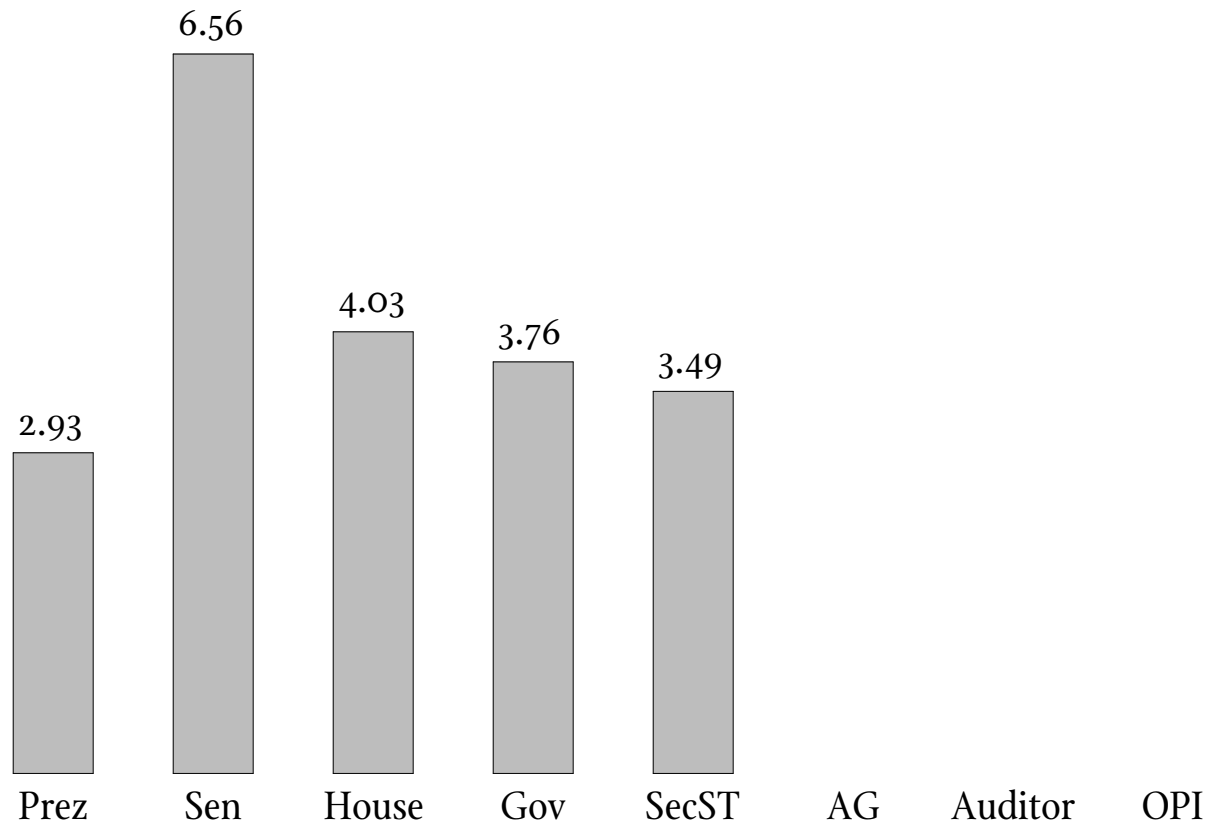

Libertarian percent, 2012 MT general election

© James Conner, flatheadmemo.com • MT SecST data