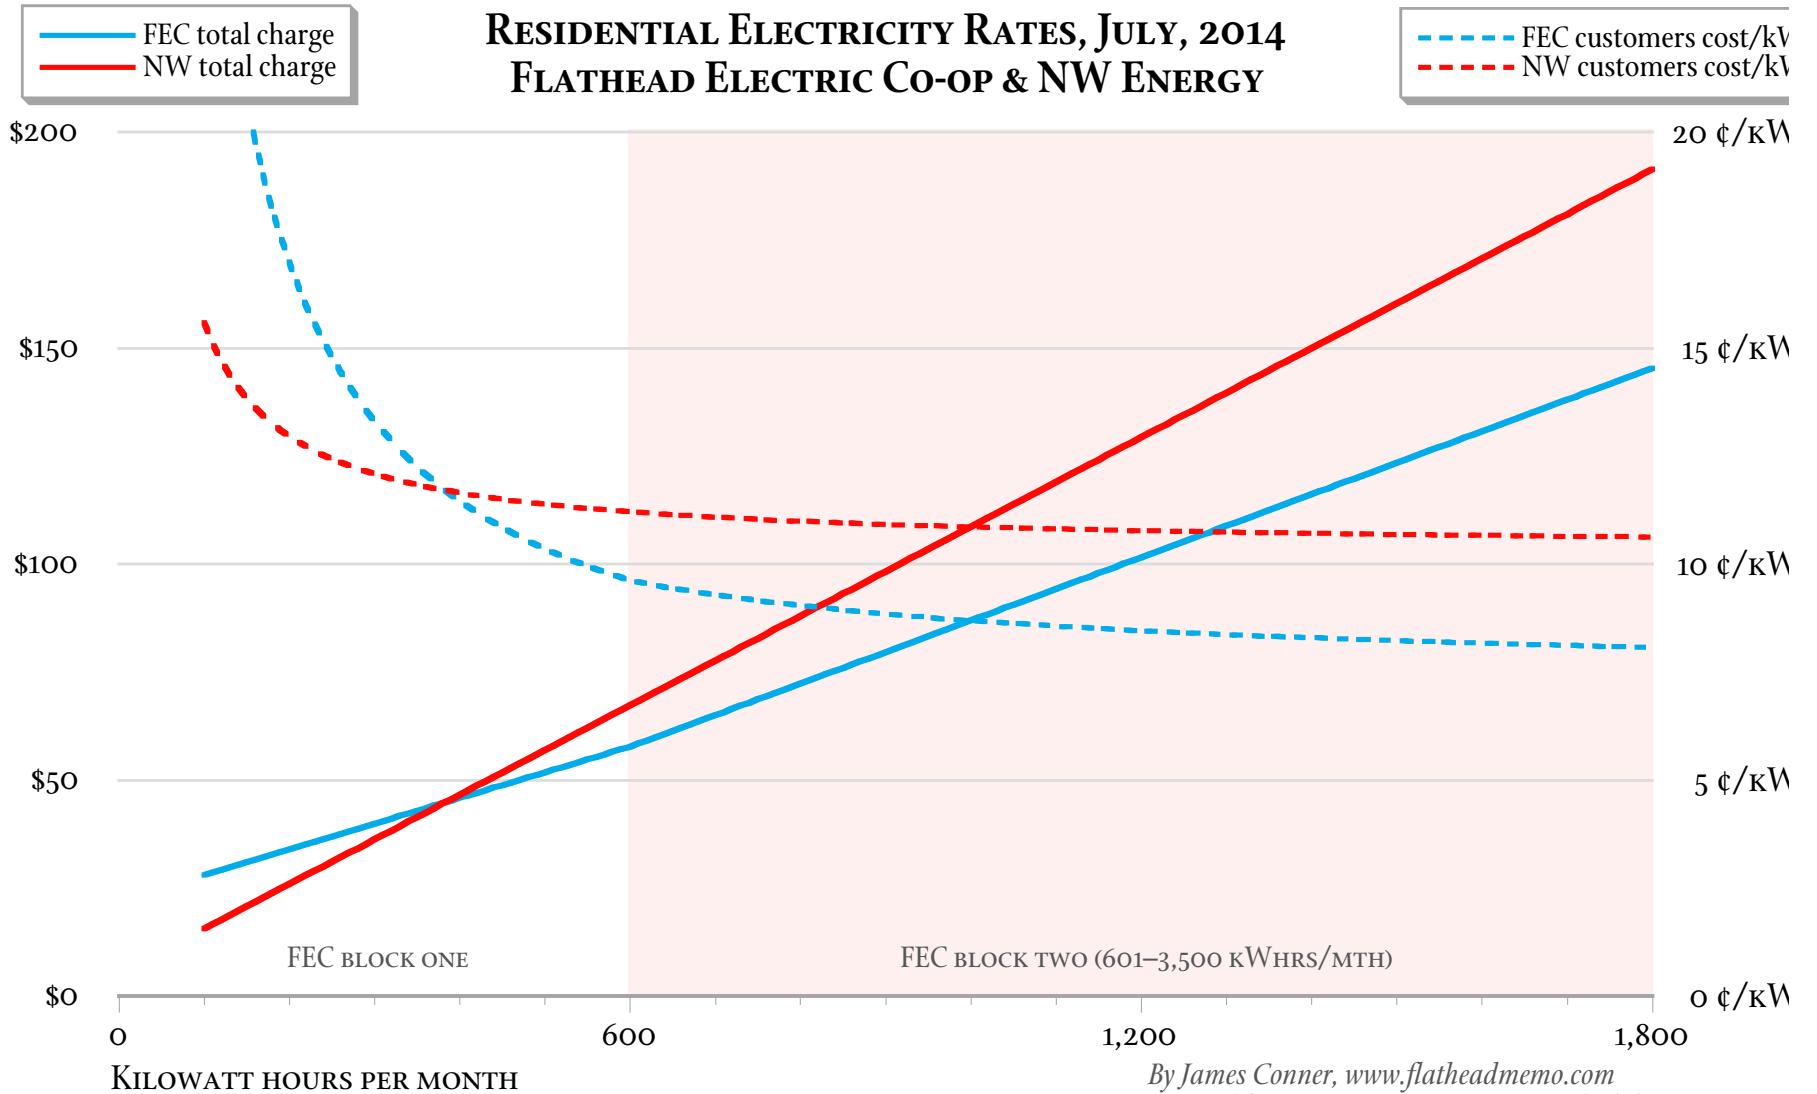

RESIDENTIAL ELECTRICITY RATES, JULY, 2014 FLATHEAD ELECTRIC CO-OP & NW ENERGY

*By James Conner, www.flatheadmemo.com
Derived from FEC & NW Energy rate schedules*