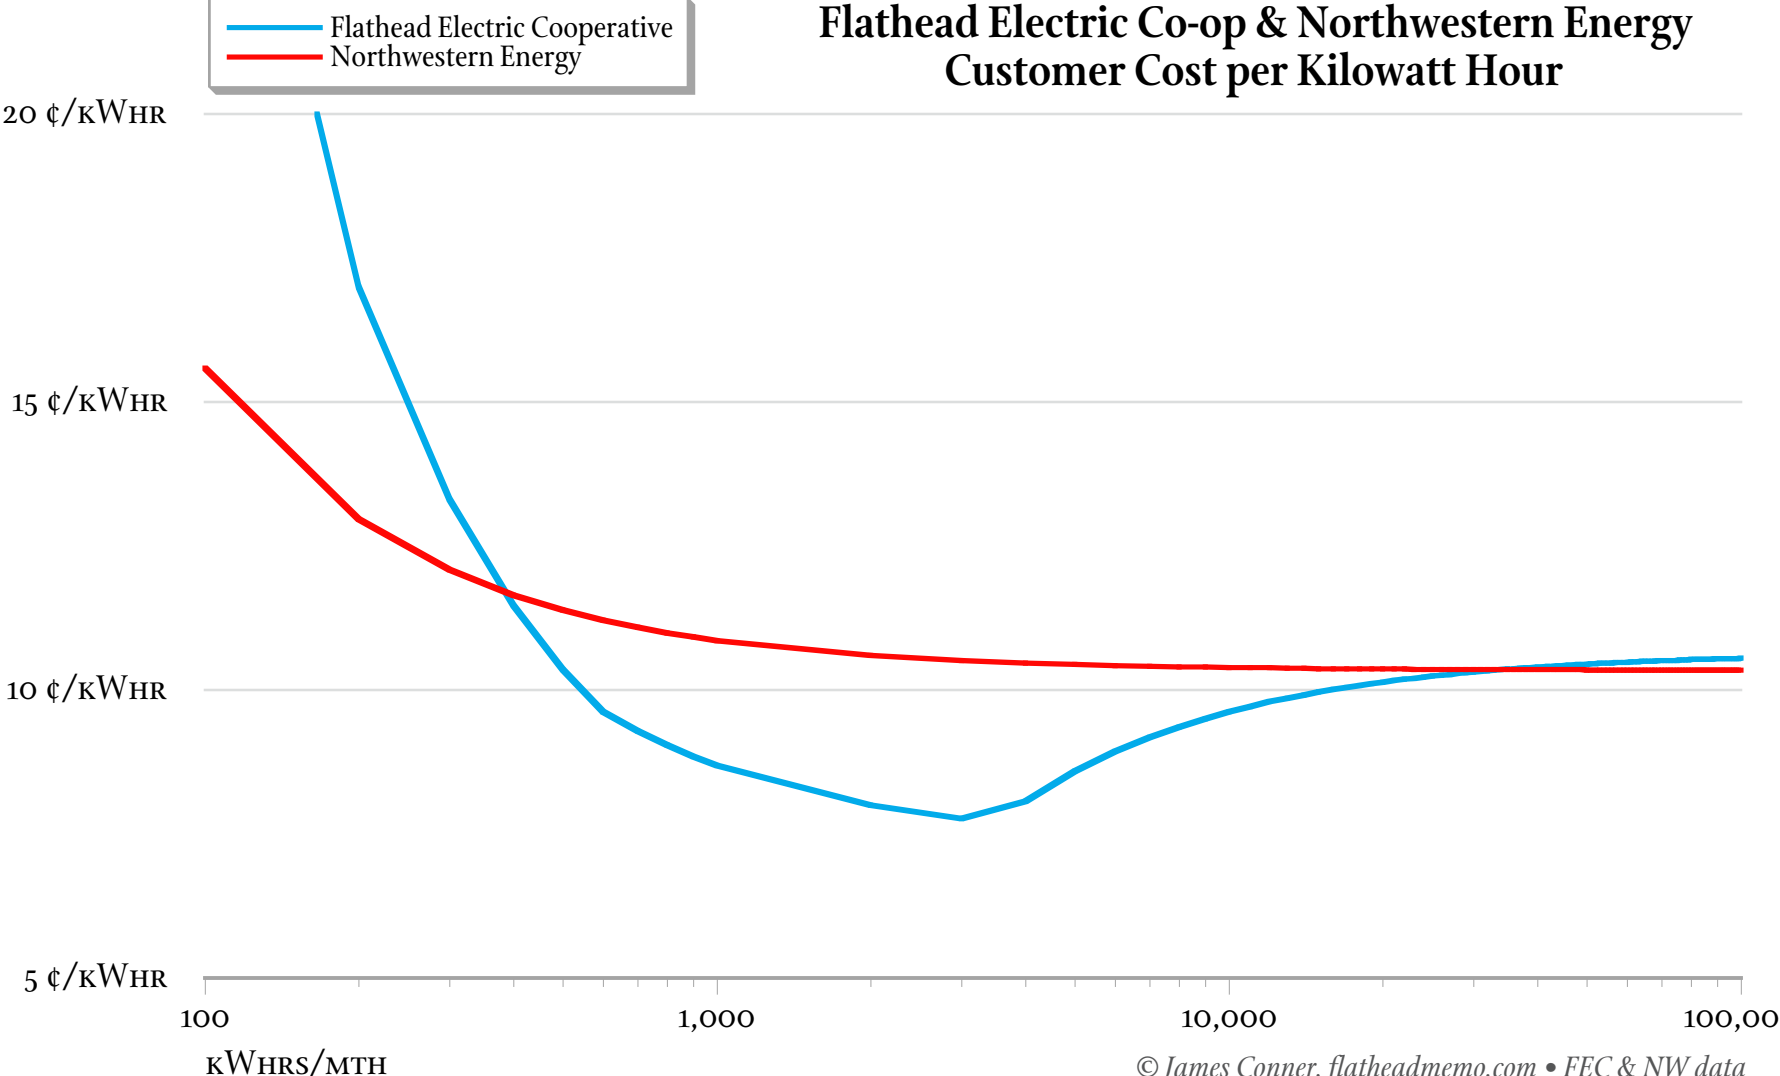

Flathead Electric Co-op & Northwestern Energy Customer Cost per Kilowatt Hour

© James Conner, flatheadmemo.com • FEC & NW data