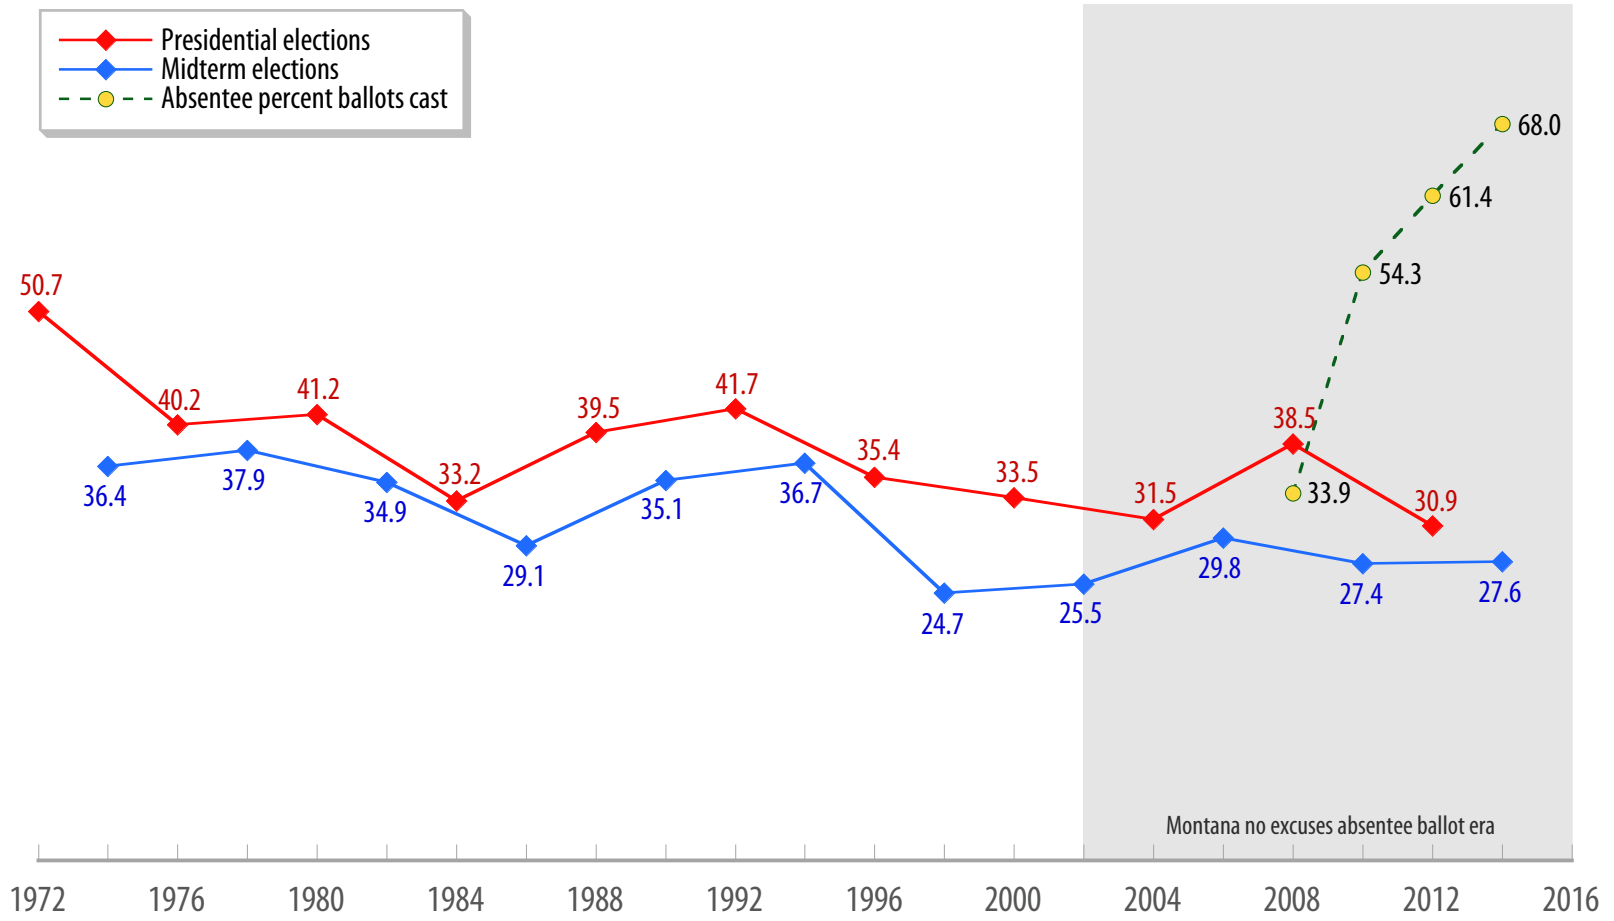

Montana Voter Turnout, Primary Elections 1972–2014

Ballots Cast As a Percentage of the Voting Eligible Population

© James Conner, flatheadmemo.com • MT Sec ST & GMU data