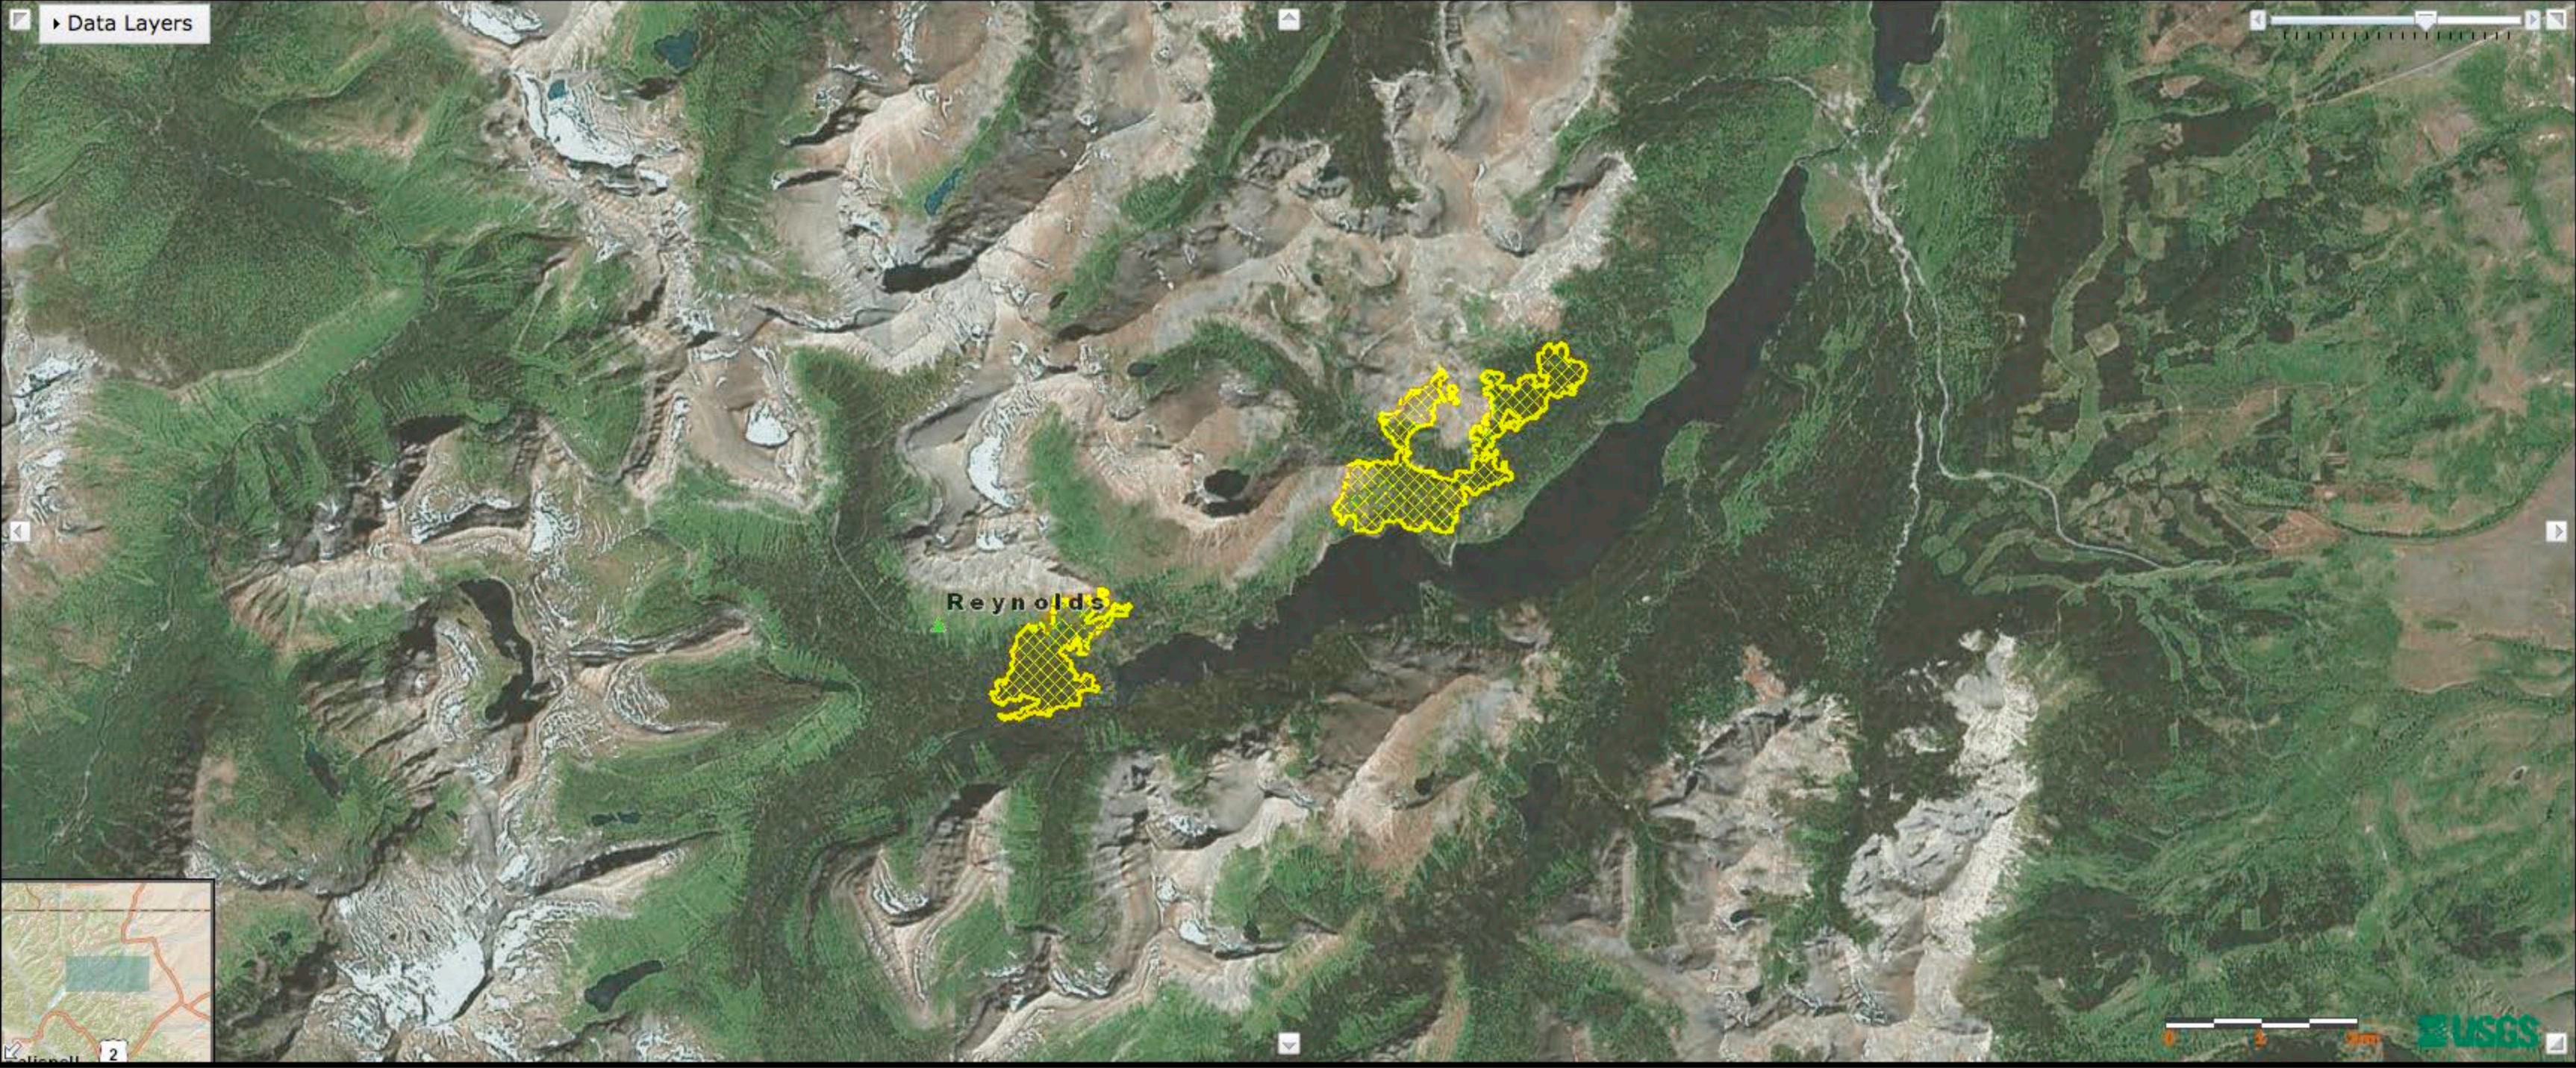

Reynolds MT Jump to Wildfire: Go To ...

Full Extent Zoom In Zoom Out Back Pan Identify Hyperlink Print Help

Latitude: 48.74, Longitude: -113.74 Scale: 1 : 144,448

Thermal MODIS 2015-07-24 1456 (MDT); HMS 2015-07-24 500 (GMT); Fire Perimeters 2015-07-24; Sit Reports 2015-07-30 2200 UTC