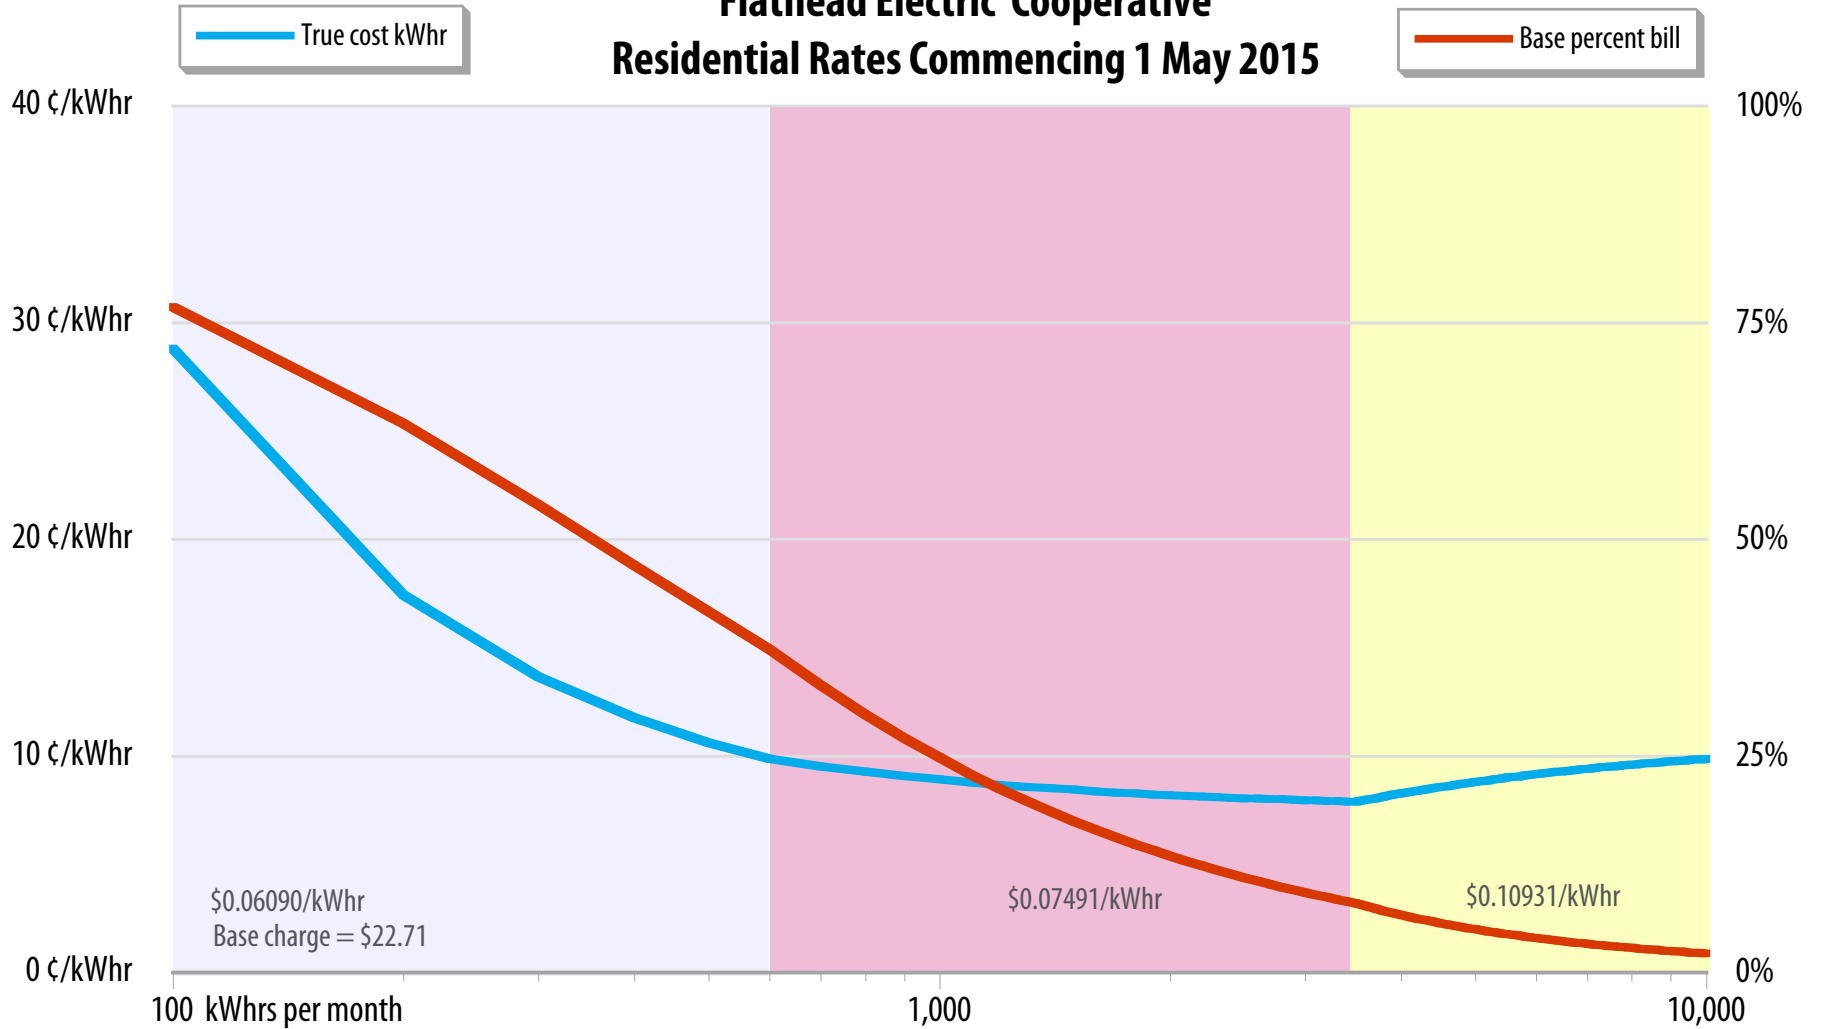

# Flathead Electric Cooperative Residential Rates Commencing 1 May 2015

© James Conner, [www.flatheadmemo.com](http://www.flatheadmemo.com) • Derived from FEC rate schedule