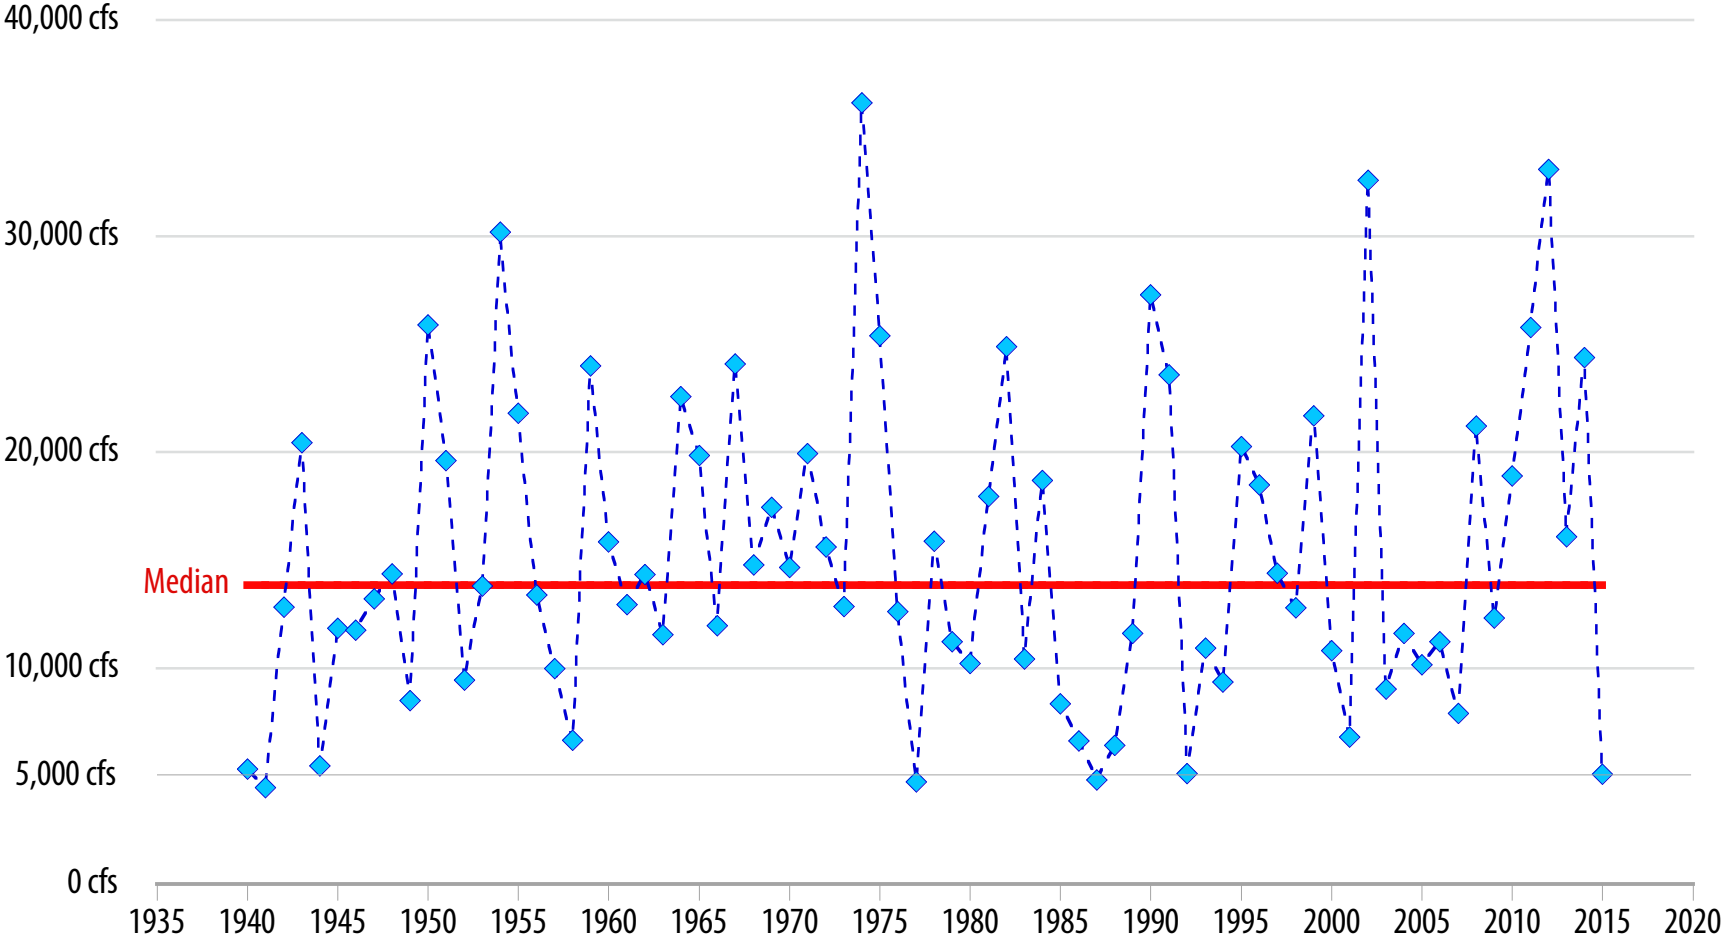

Sum of Flathead North & Middle Forks 27 June 1940 – 2015

© James Conner, flatheadmemo.com • USGS data