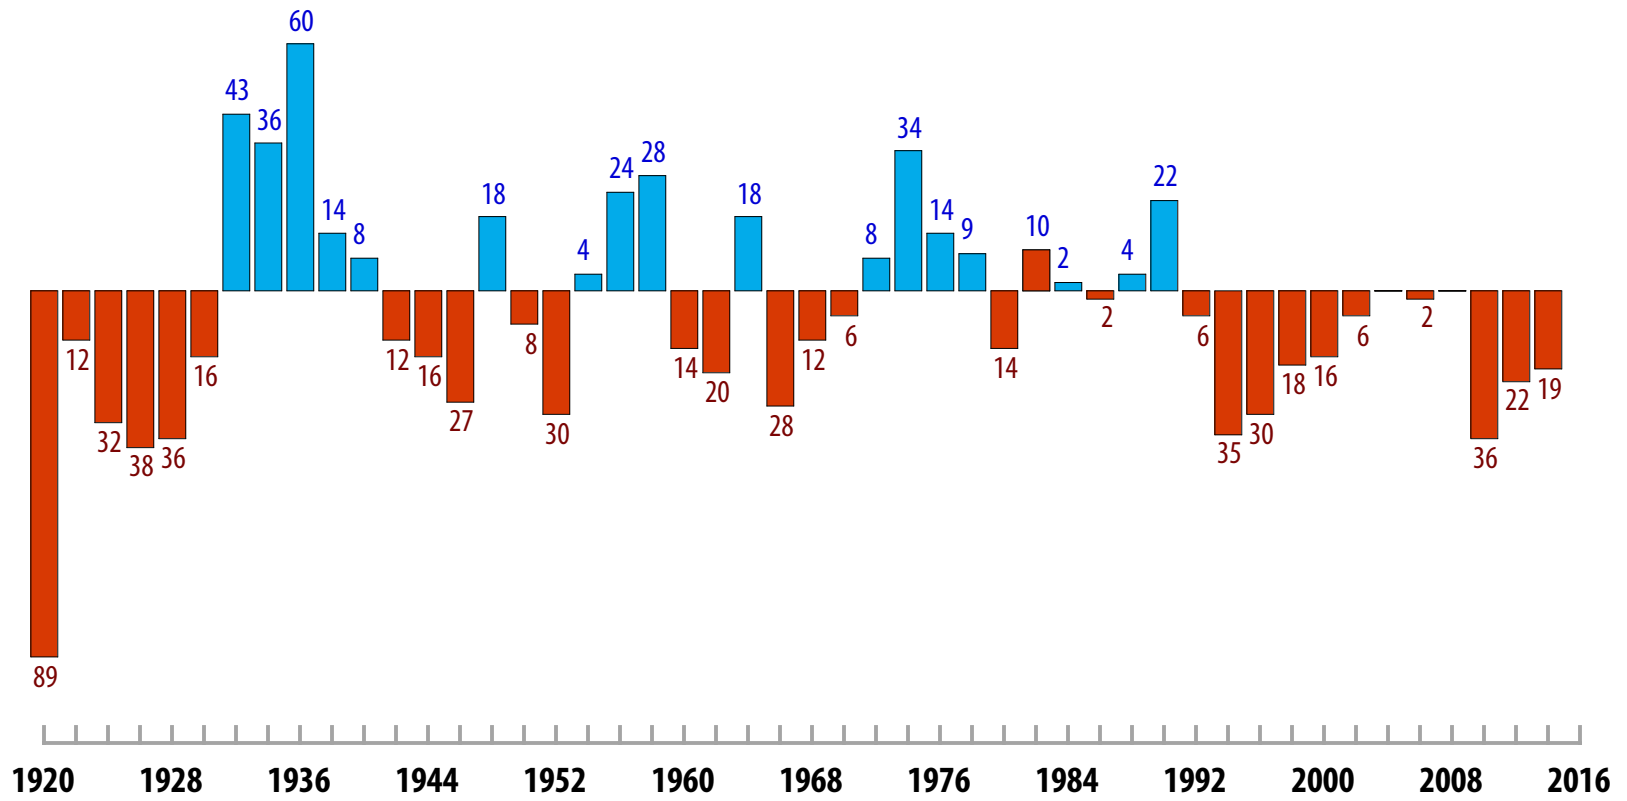

Montana House of Representatives

Democratic and Republican Majorities 1920–2014

© James Conner, flatheadmemo.com • MT leg data