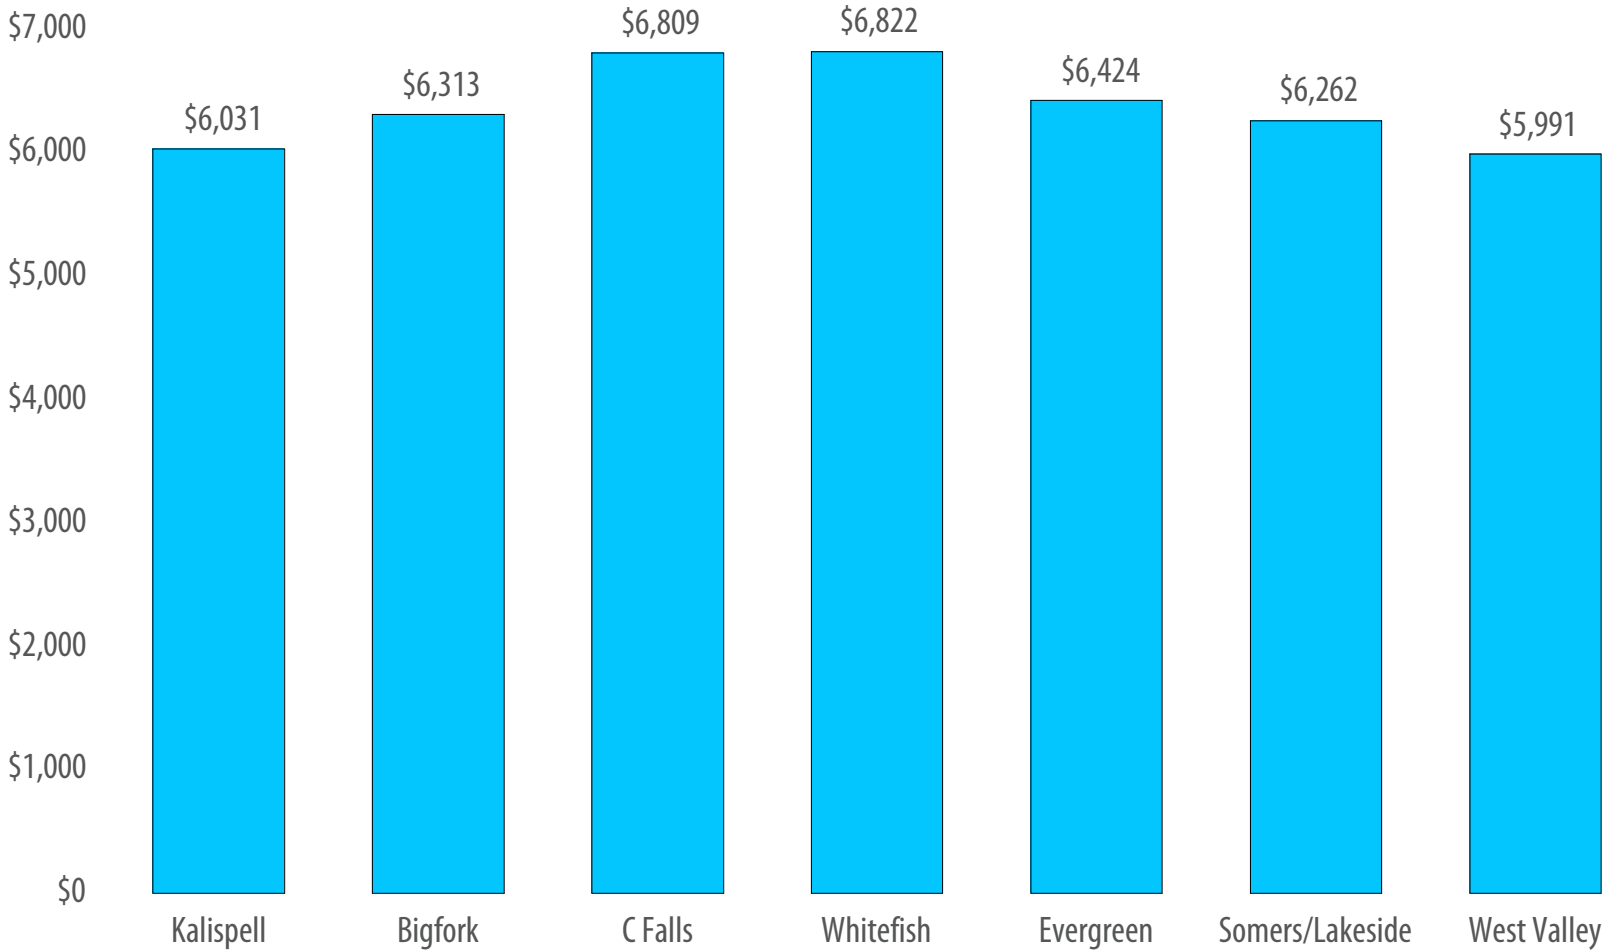

# Flathead Valley Elementary Schools, 2015–2016 General Fund Budget per Pupil

© James Conner, flatheadmemo.com • Data from SD-5 website