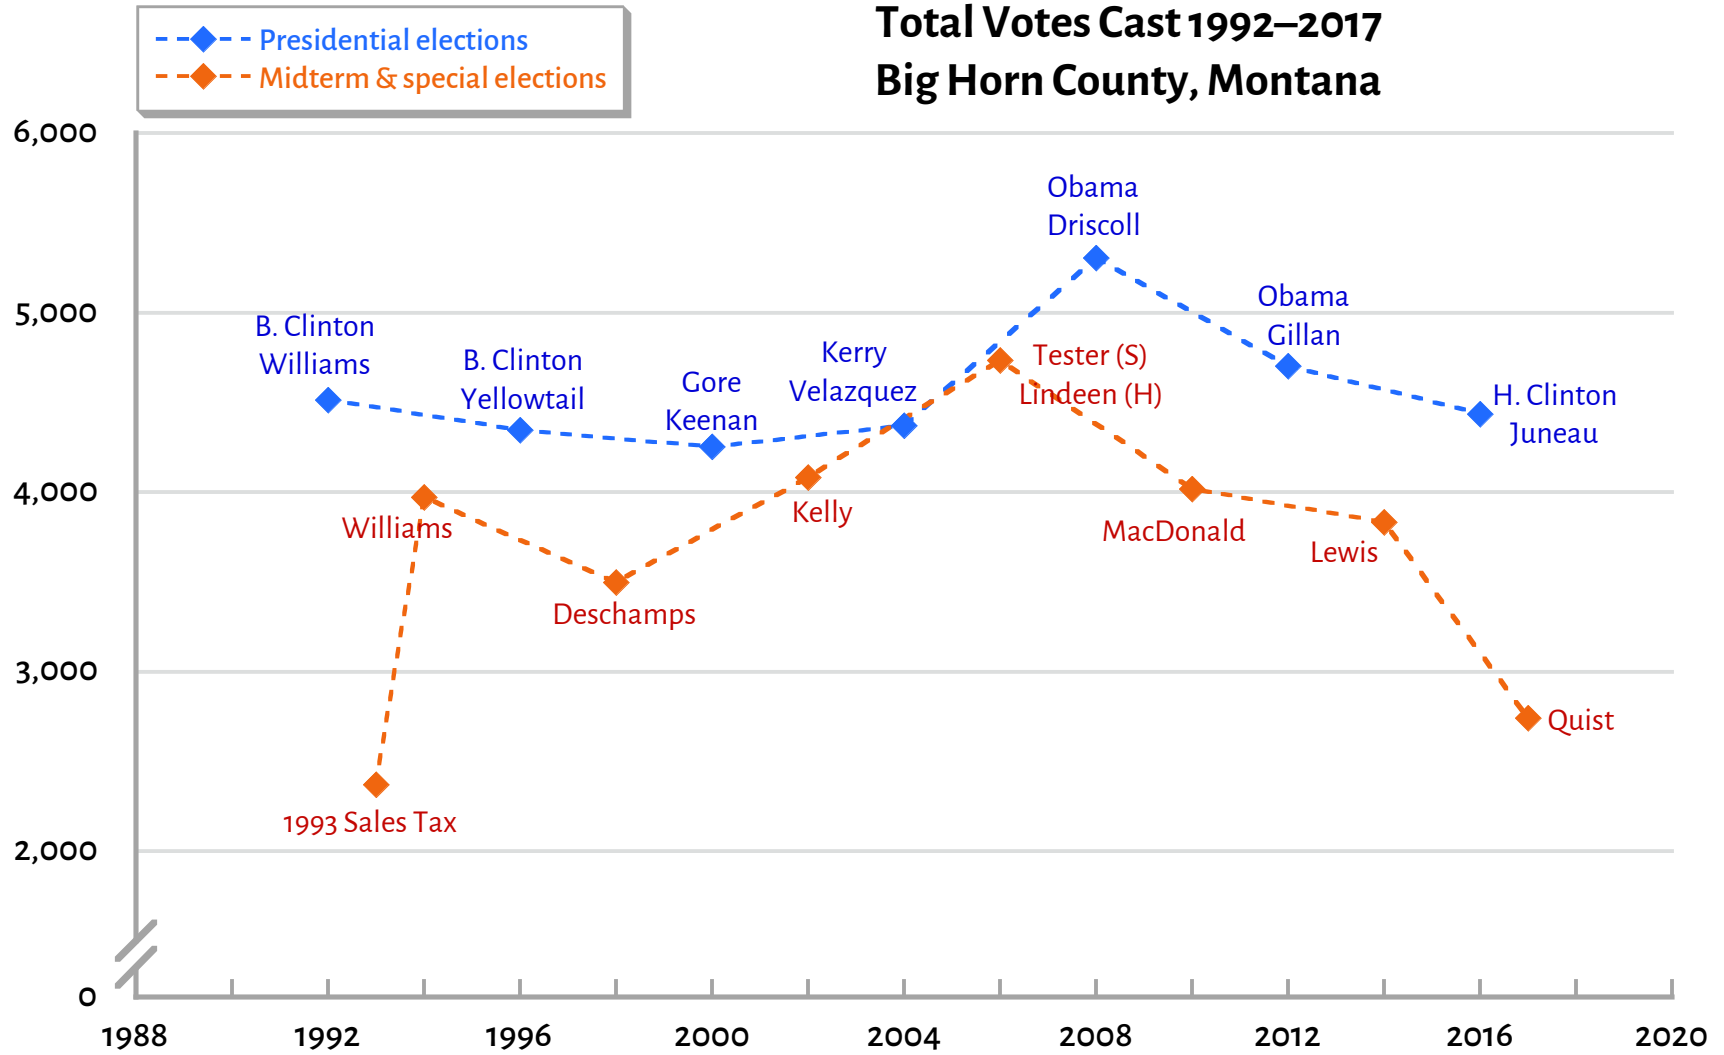

Total Votes Cast 1992–2017 Big Horn County, Montana

Blue text = Democratic Presidential and U.S. House candidates

Red text = Democrat U.S. House candidates

Total votes = total ballots cast in county

© James Conner, flatheadmemo.com · MT SecST data