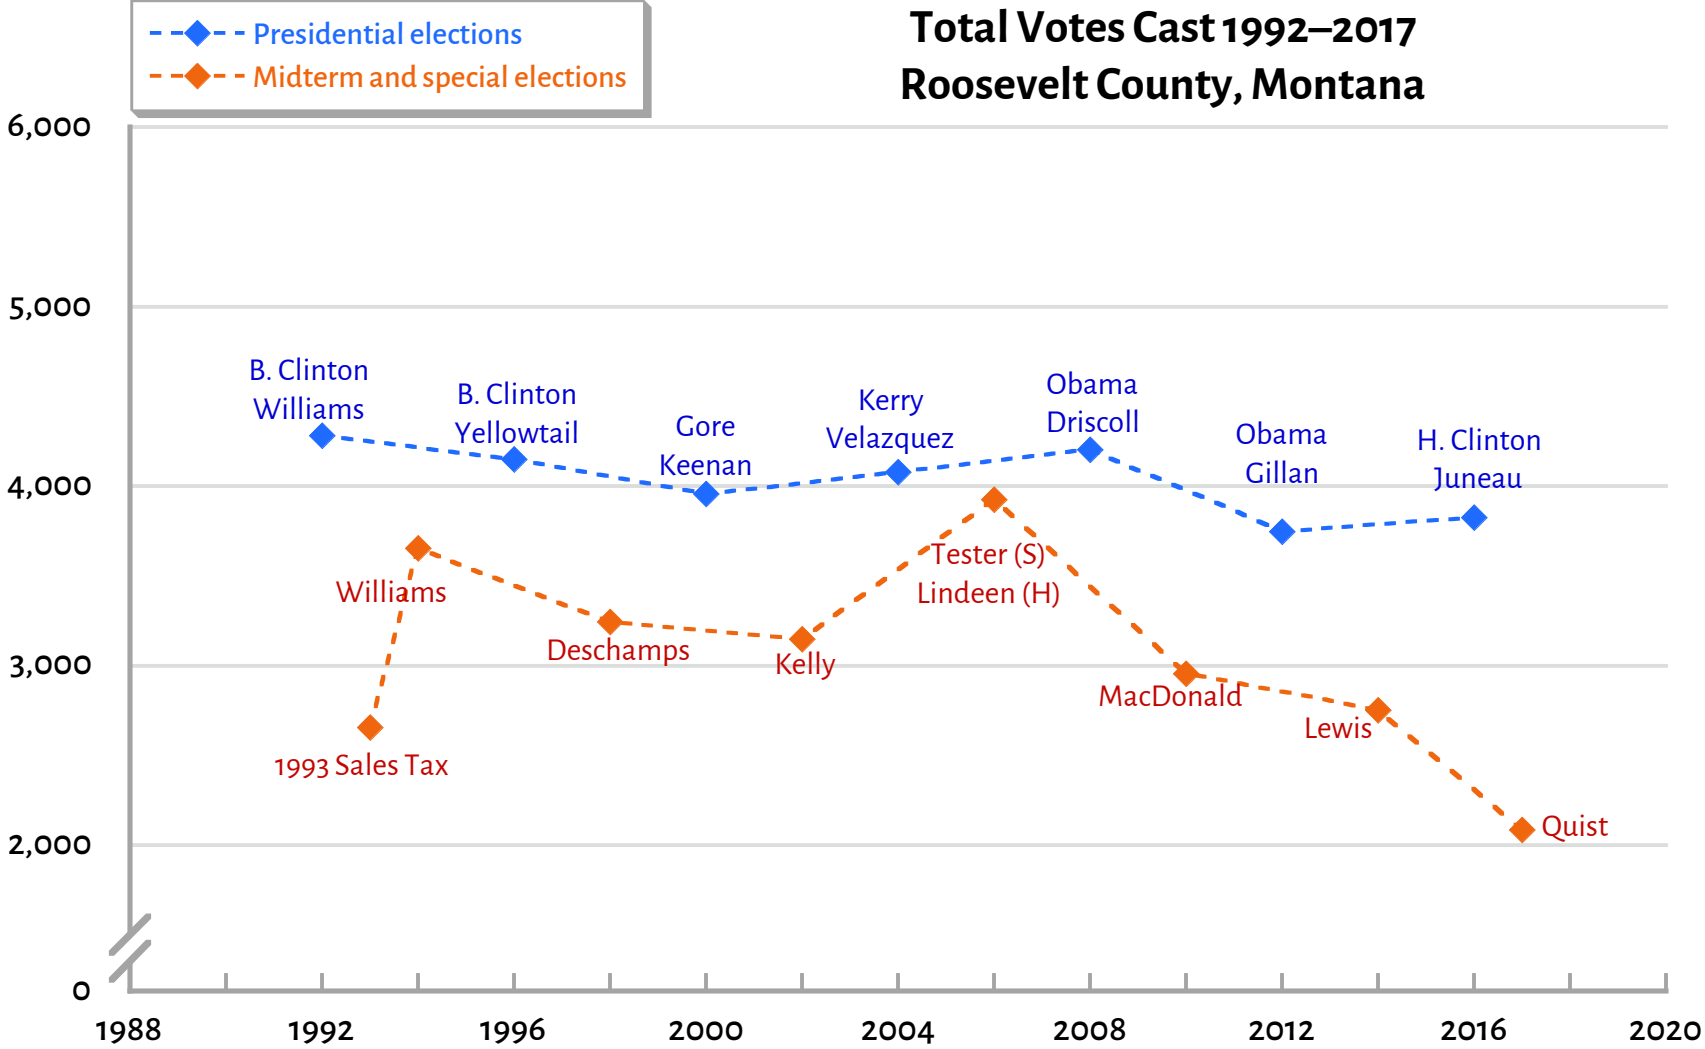

Total Votes Cast 1992–2017 Roosevelt County, Montana

Blue text = Democratic Presidential and U.S. House candidates
 Red text = Democrat U.S. House candidates
 Total votes = total ballots cast in county