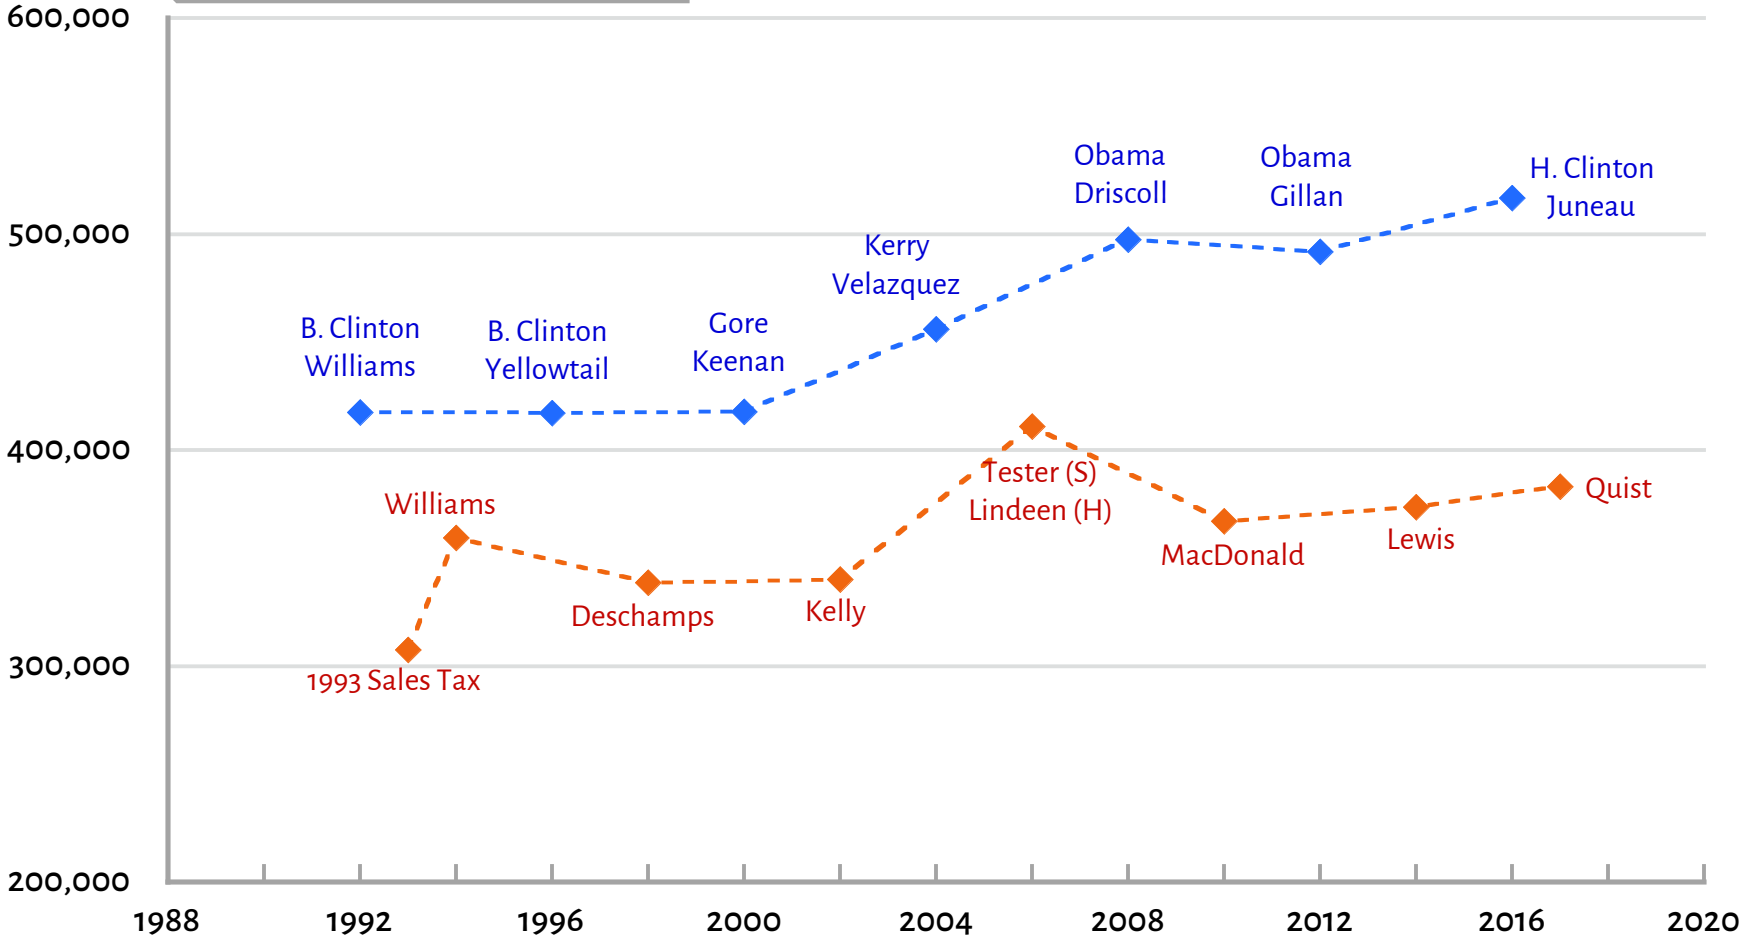

# Total Votes Cast Montana 1992–2017

--◆-- Presidential elections  
--◆-- Midterm and special elections

Blue text = Democratic Presidential and U.S. House candidates  
Red text = Democrat U.S. House candidates  
 Total votes = total ballots cast in county