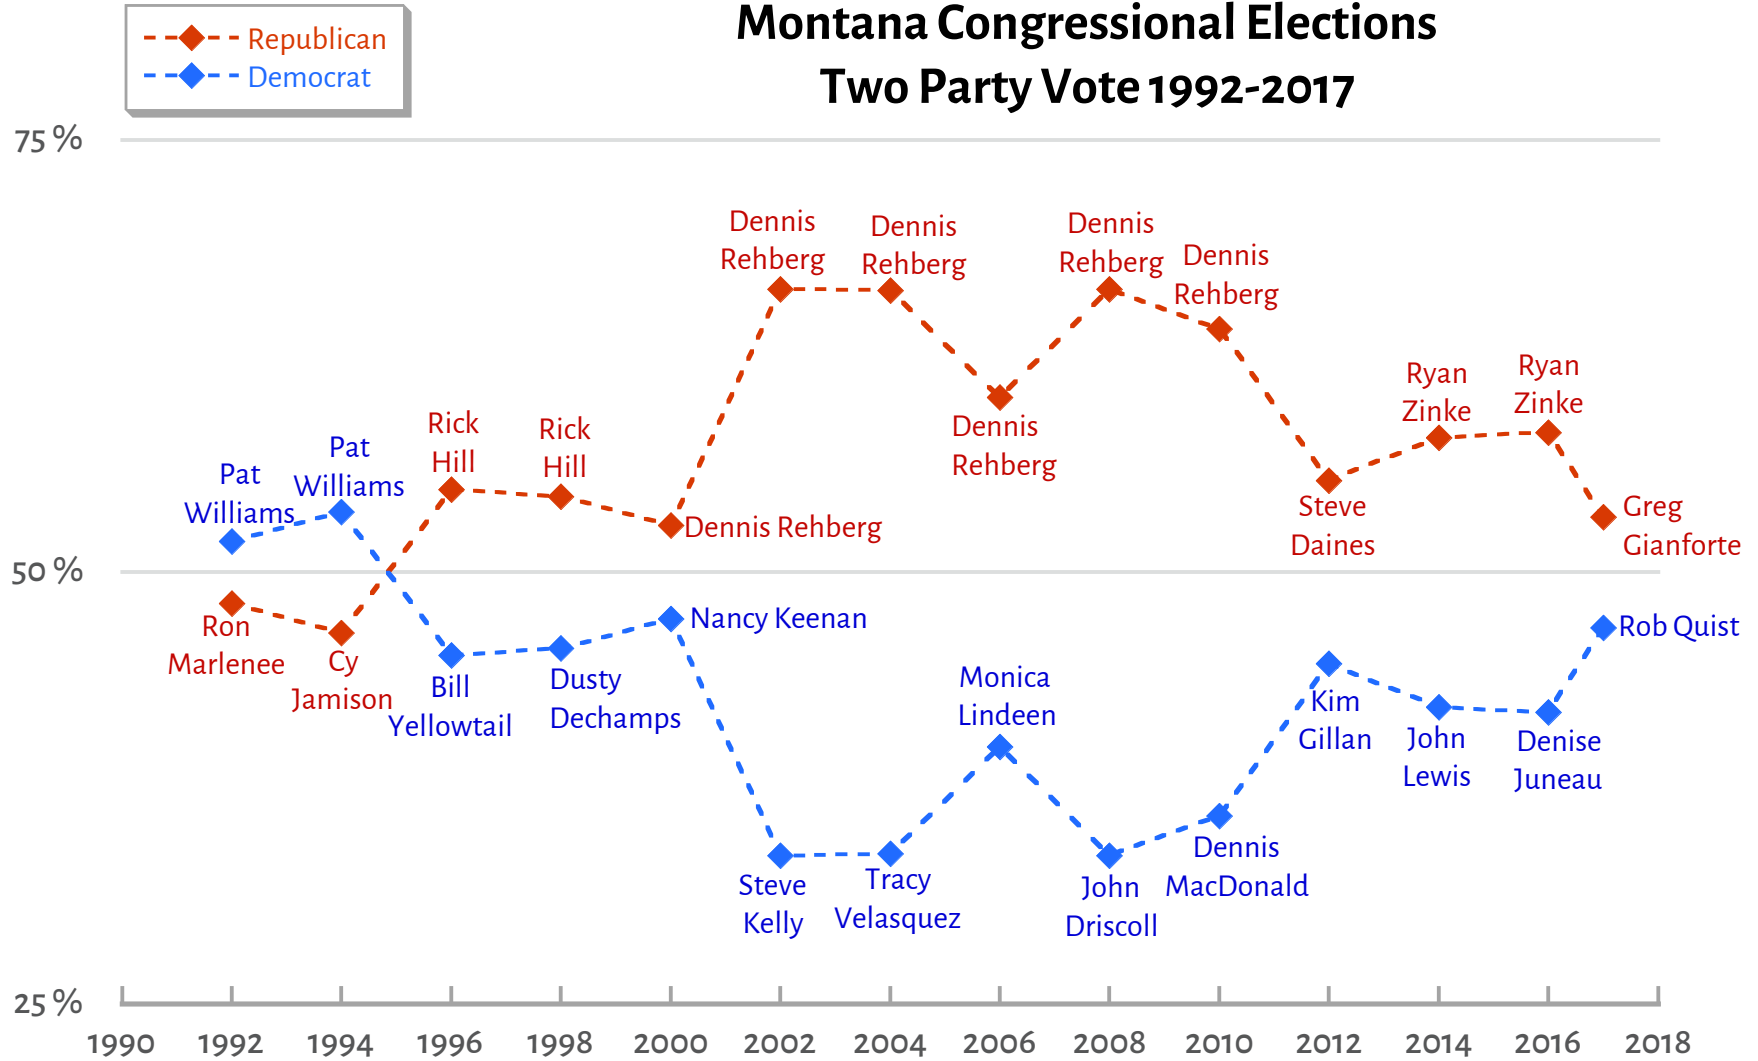

Montana Congressional Elections Two Party Vote 1992-2017

© James Conner, flatheadmemo.com · MT SecST data