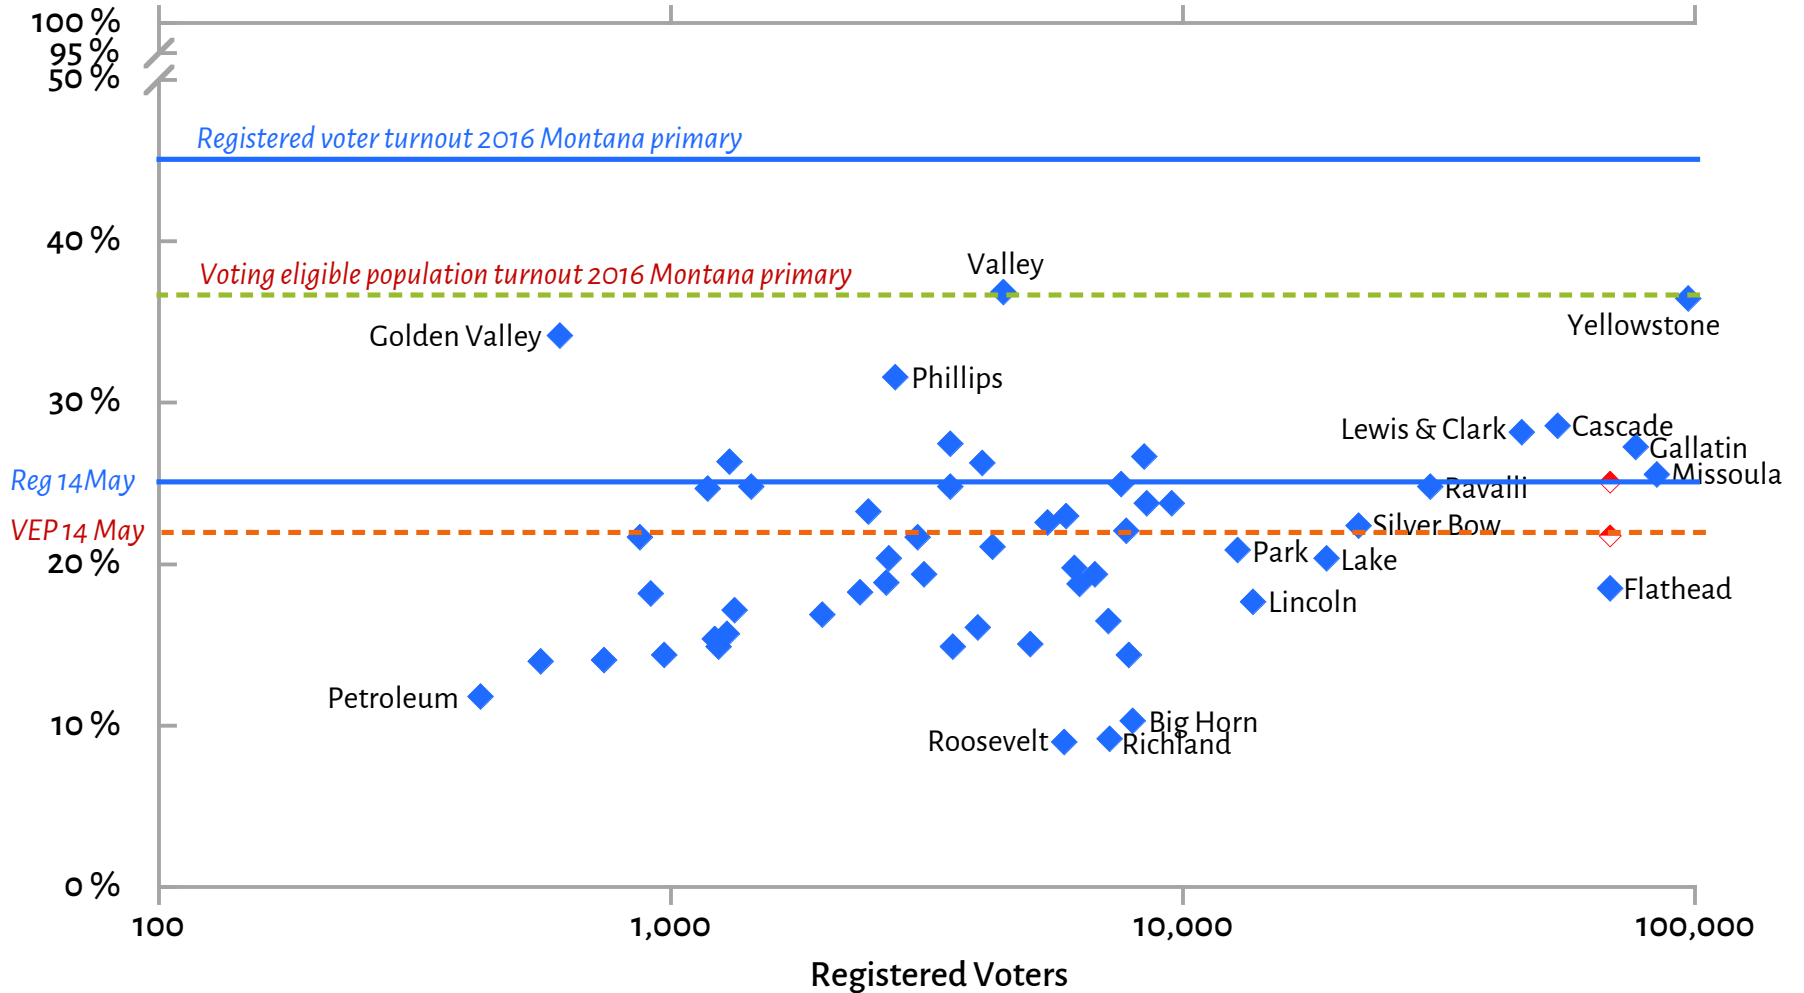

Montana 25 May 2017 Special Congressional Election

Registered Voter Turnout by County As of 14 May

© James Conner, flatheadmemo.com · MT SecST data