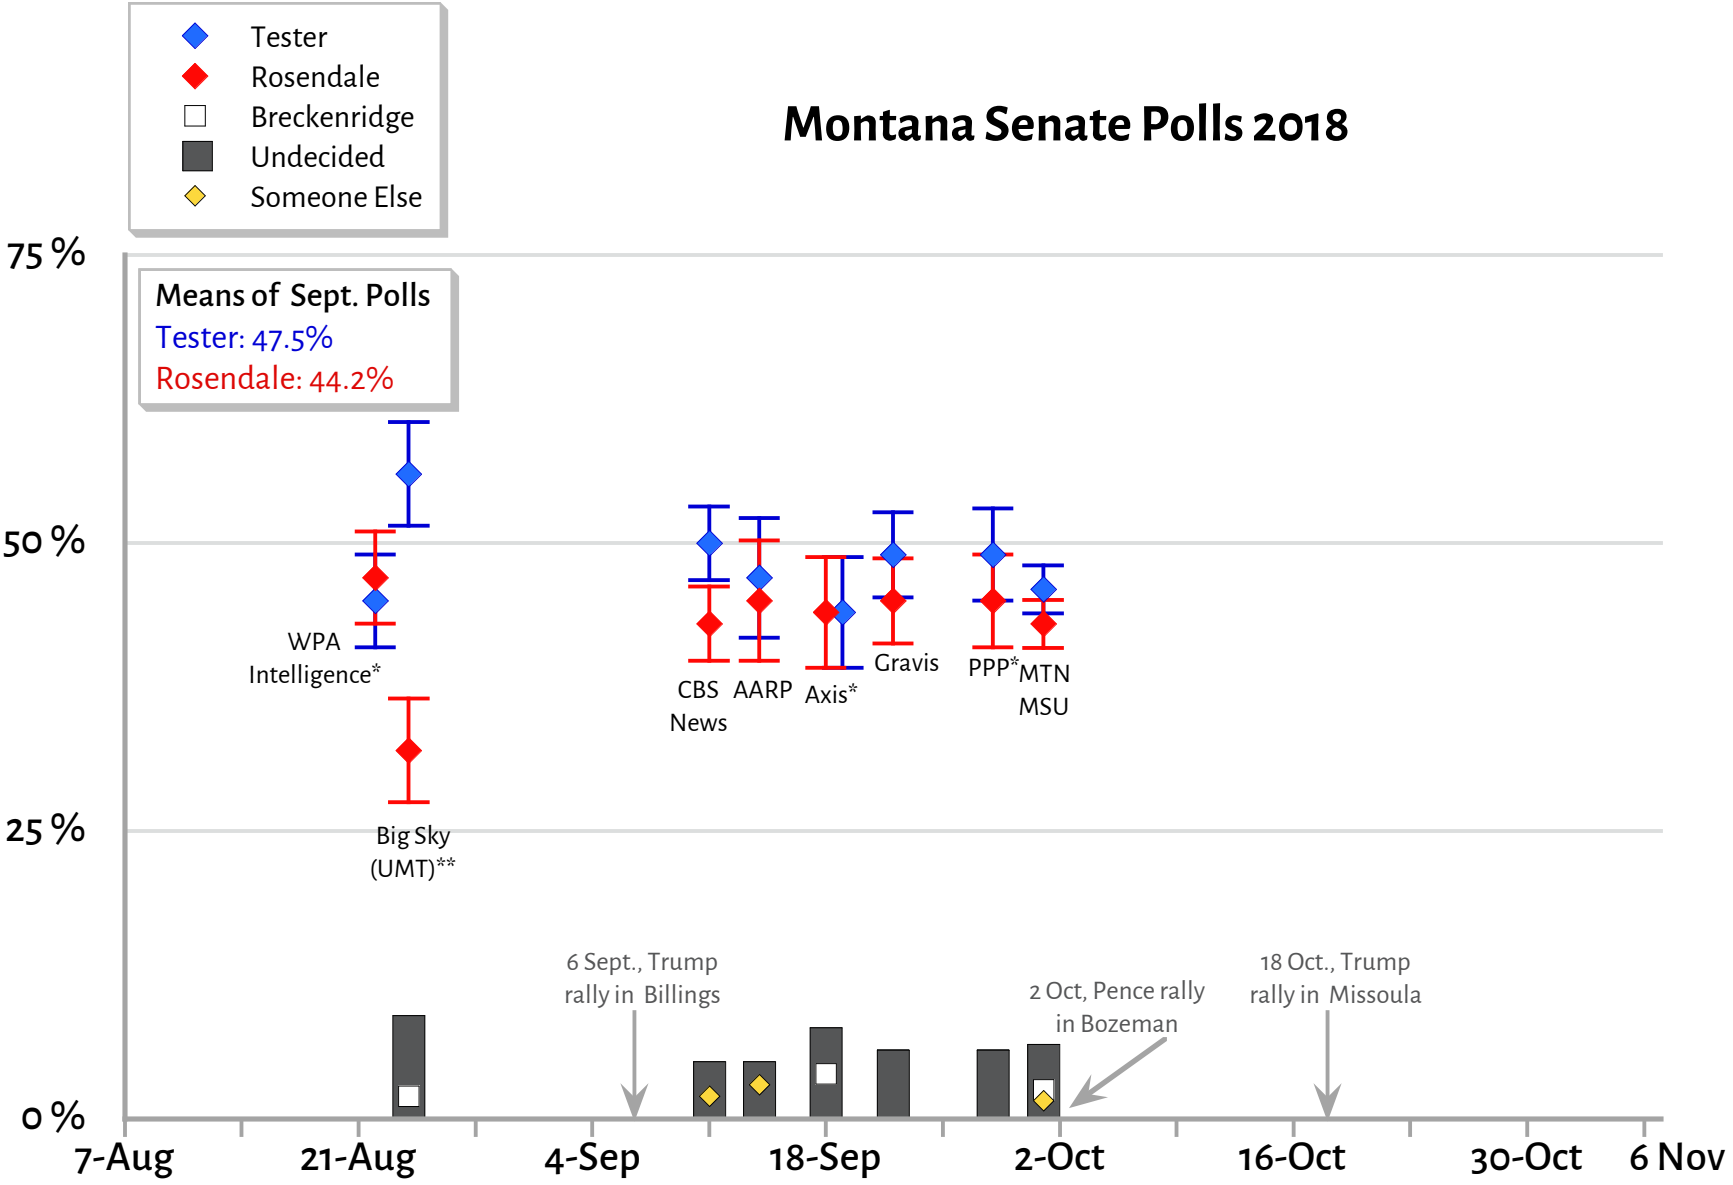

Montana Senate Polls 2018

* Partisan poll
 ** Outlier poll, not reliable