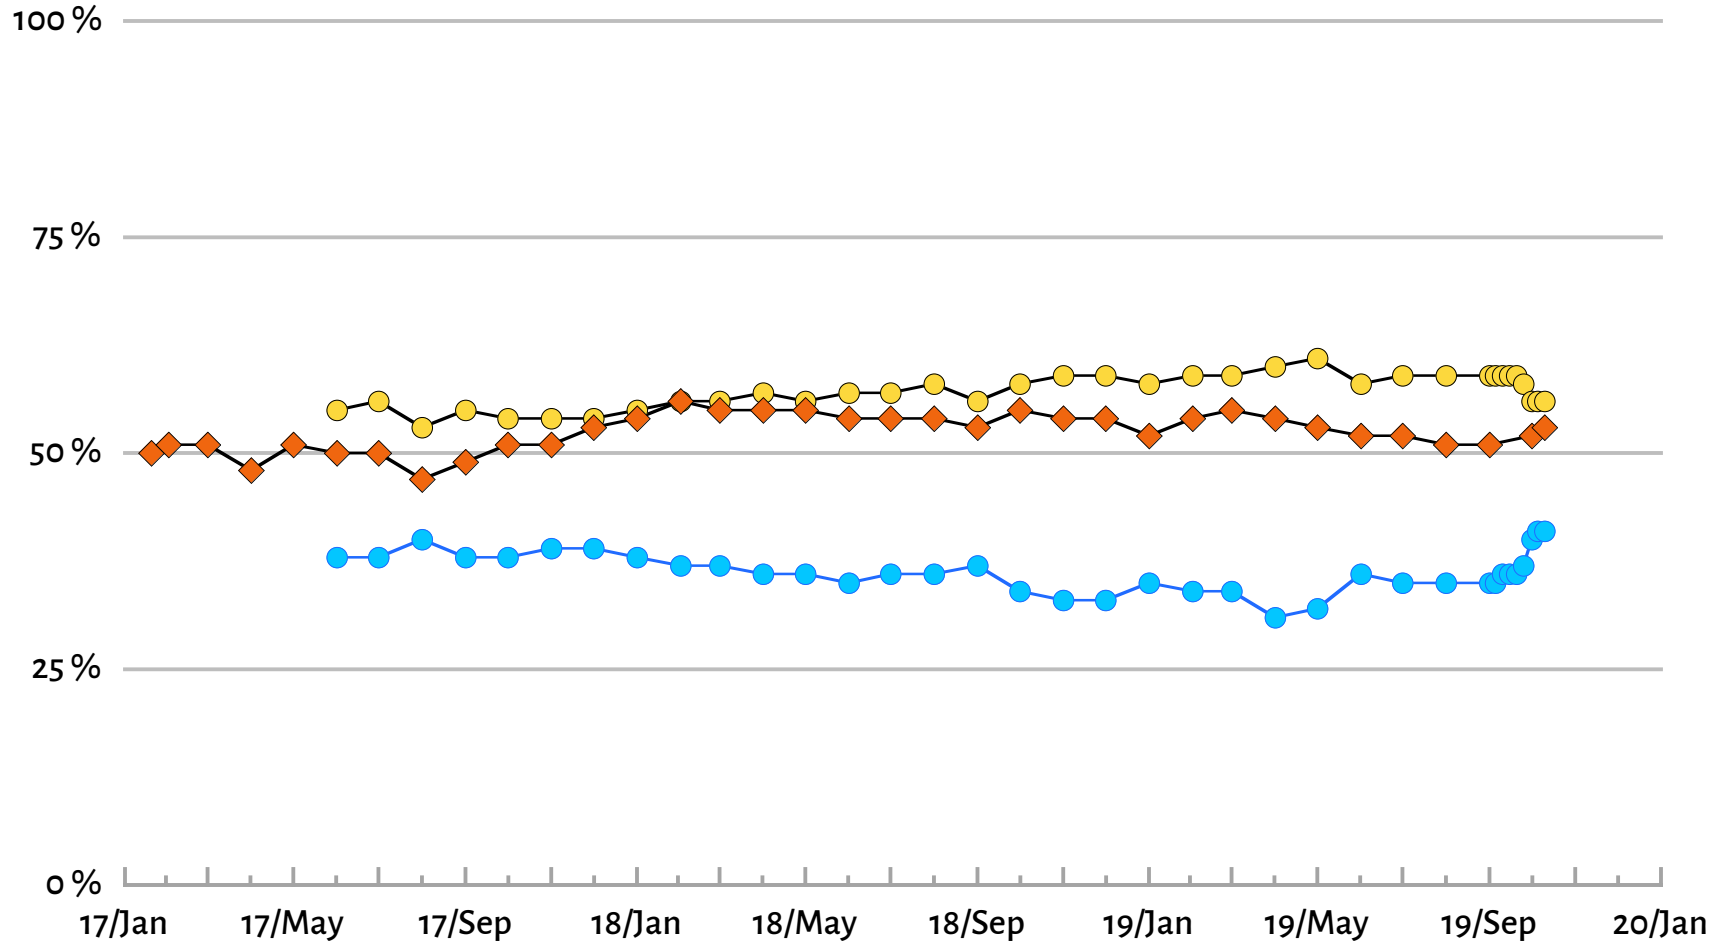

# Montana Support for Impeachment Inquiry

© James Conner, flatheadmemo.com  
Data: Civiqs  
14 October 2019