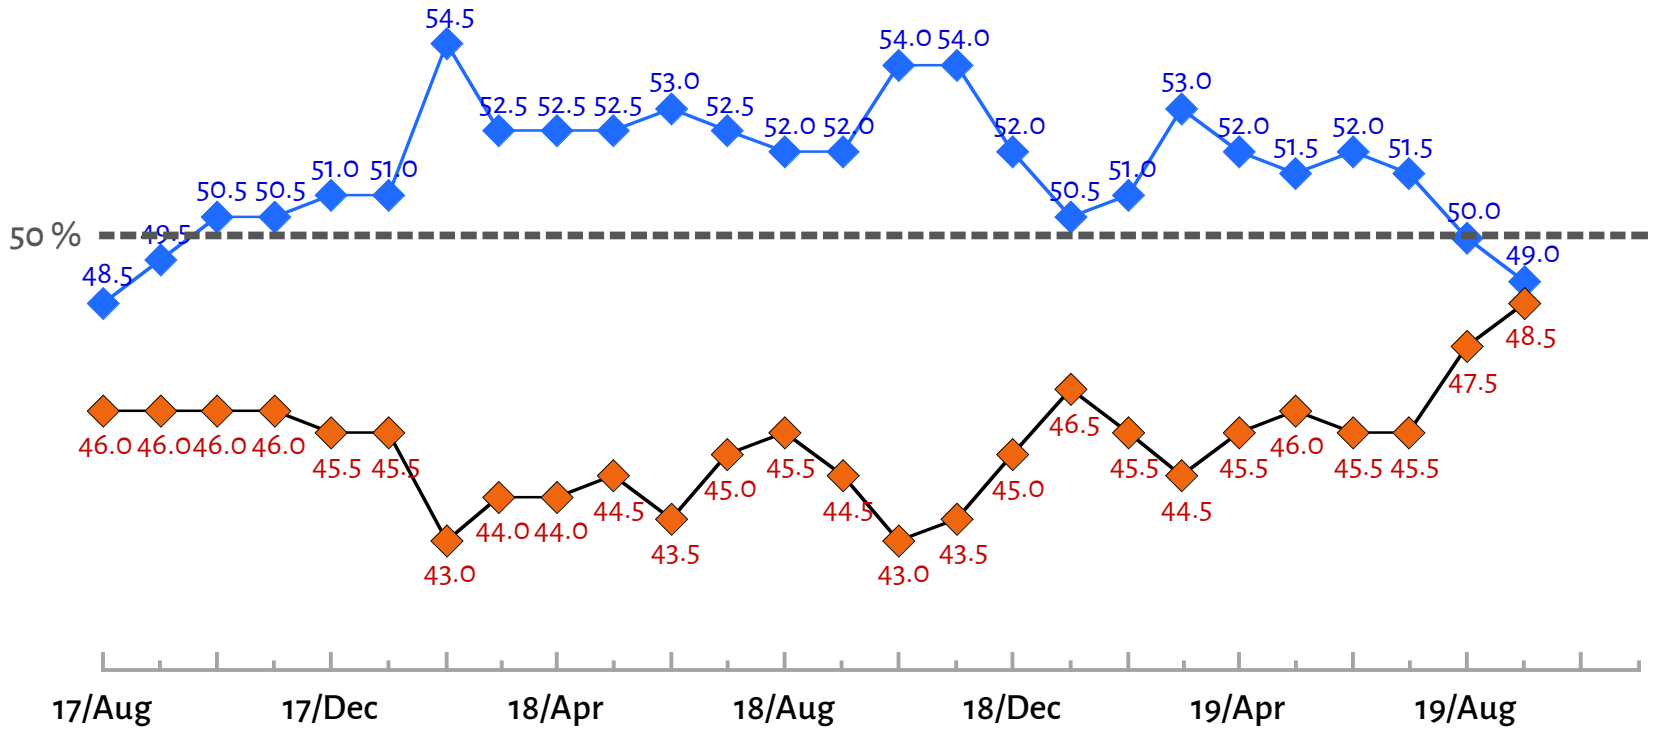

# Trump Approval and Disapproval in Montana Mean of Civiqs and Morning Consult Monthly Polls

© James Conner, flatheadmemo.com  
 Data: Morning Consult and Civiqs  
 11 October 2019