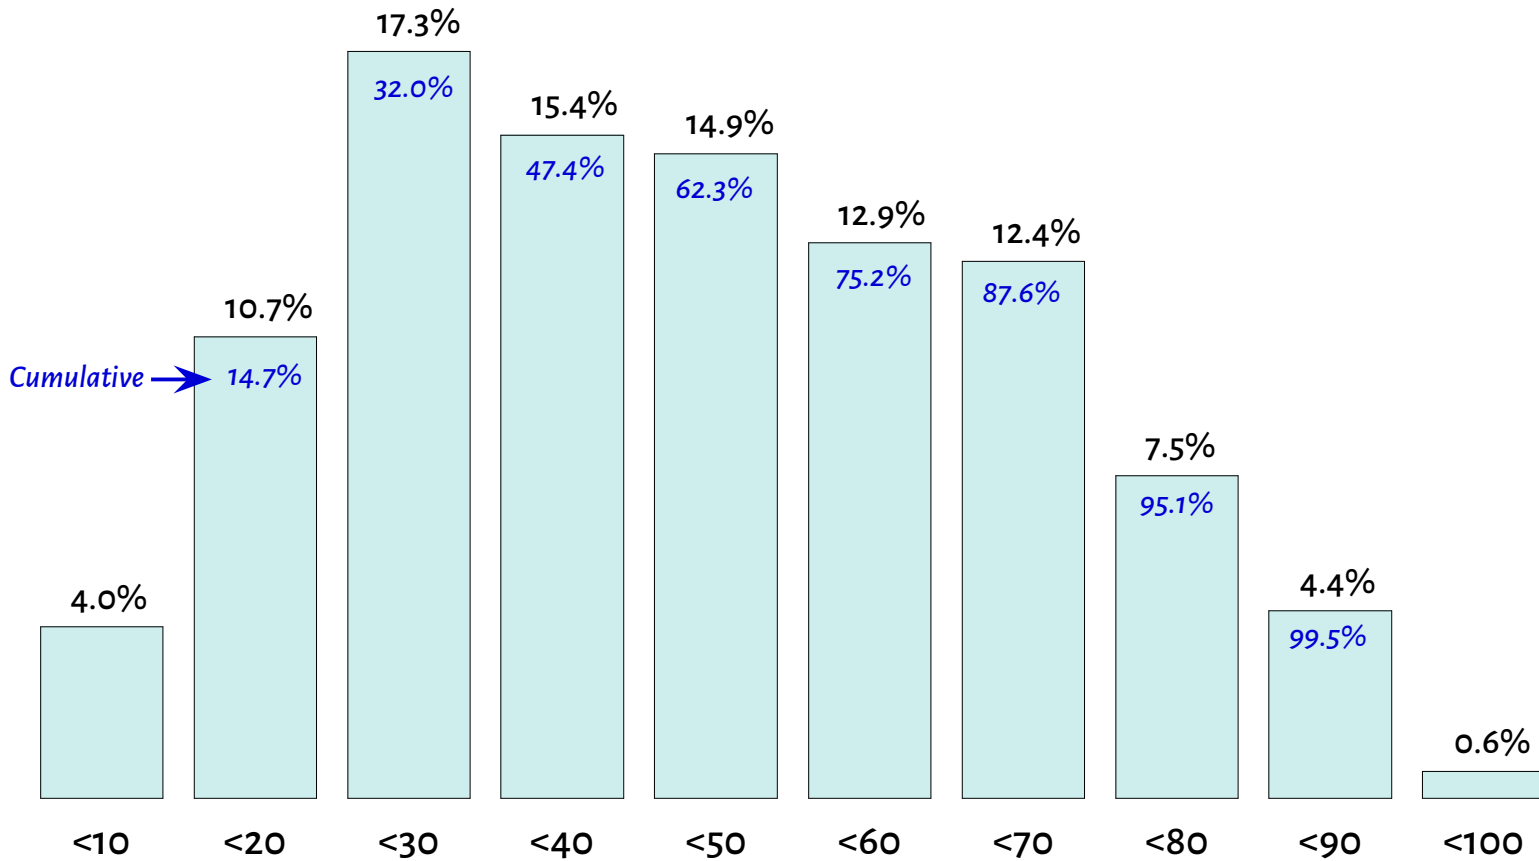

Age Distribution of 1606 Covid-19 Cases Flathead County, Montana, 1 Sep – 13 Oct 2020

© James Conner, flatheadmemo.com

Data: MT DPHHS

15 October 2020